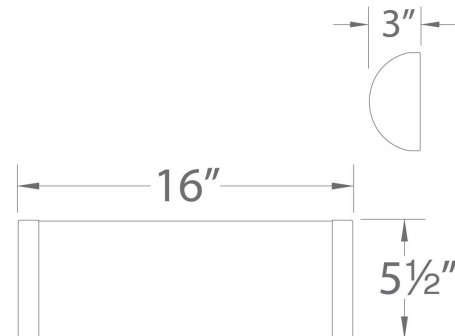

#### SPECIFICATIONS

<b>Construction:</b>	Nickel plated steel with polycarbonate diffuser
<b>Power:</b>	28W, 20W, 16W
<b>Input:</b>	120-277 VAC, 50/60Hz
<b>Dimming:</b>	TRIAC: 100-5%, ELV: 100-5%
<b>Light Source:</b>	Integrated LED
	3 Step Mac Adam Ellipse
<b>Rated Life:</b>	50000 Hours
<b>Mounting:</b>	Installs over a 3" or 4" Junction Box, Can be mounted on ceiling or wall in all orientations
<b>Finish:</b>	Electroplated Brushed Nickel
<b>Operating Temp:</b>	-4°F to 104°F (-20°C to 40°C)
<b>Standards:</b>	ETL, cETL, Damp Location Listed, Energy Star 2.0, Title 24 JA8-2016 Compliant, ADA

#### LINE DRAWING

**WS-180216**