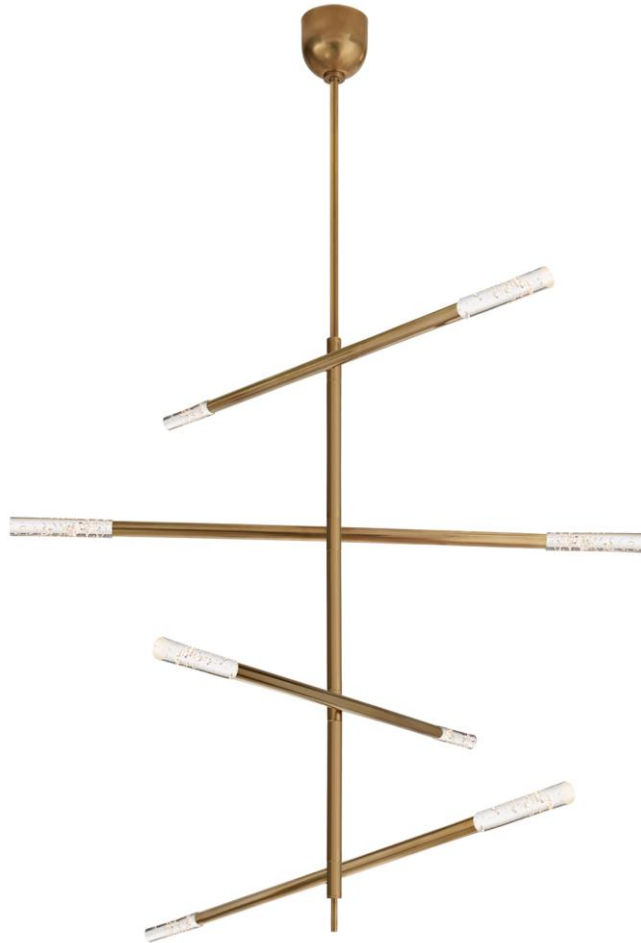

TEAR SHEET

Rousseau Large Articulating Chandelier

Item # KW 5593AB-SG

Designer: Kelly Wearstler

O/A Height: 85"

Fixture Height: 47.5"

Min. Custom Height: 65"

Width: 3" - 48"

Canopy: 5" Round

Finishes: AB, BZ, PN

Glass Options: EC, SG

Socket: Dedicated LED

Wattage: 35w (2800lm)

Weight: 28 Pounds

Note: Custom Height Available