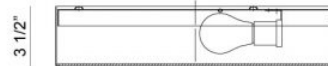

Ø16 1/2"

3 1/2"

M12703AG

SPECIFICATION SHEET

Finish	Aged Gold Brass
Dimension	Ø16 1/2" x 3 1/2"H
Lamping	3 x 60W Medium Base-E26 120V
Location	Dry
Warranty	1 year fixture warranty