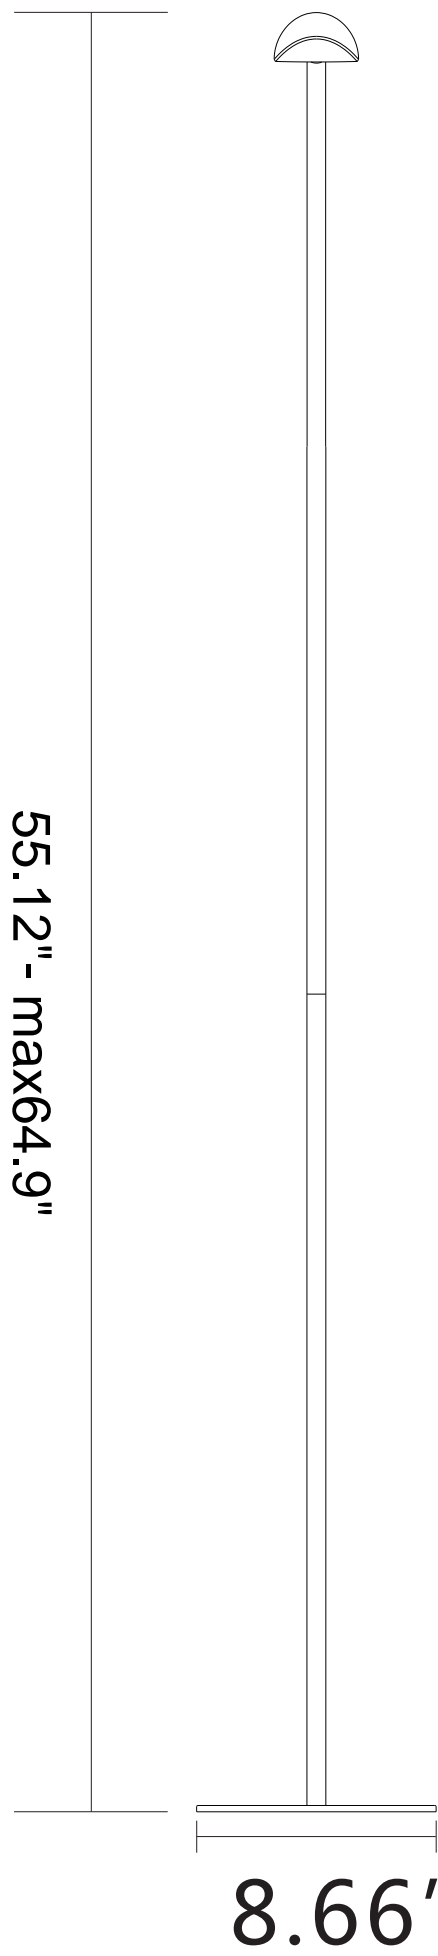

Side View

Front View

Base View

Finish:
 Colorway 1: **Matte Black**
 Crystal or Glass:
 Cord:PVC
 Type of Bulb:LED
 Number of Bulb: 1PCS

ITEM NO.	LEDFL004
DRAFTER	
DATE	

Model#	LEDFL004	Life Based on 3hrs/day (Years)	9 years
Number of Tiers	1	Dimmable	Yes
		Lumen	480lm
Fixture Material	metal+Plastic	CRI	80
		Dry/Wet/damp	Dry
Shades Included	No	Watts	4.5W
		WattEquivalent	48W
Shade Material	N/A	Max Wattage	6W
		Voltage	11V DC 500mA
Shade Color	N/A	Finish	Matte Black
Shade Shape	N/A	Hardware Finish	Matte Black
Shade Height	N/A	Hardware Material	iron
Shade Width	N/A	Crystal Trim	
Shade Length	N/A	Crystal Color	NA
Switch Type	foot switch	UL & ULc Standard	ETL
Electrical Plug	Yes	Base Length (IN)	8.66"
USB	No	Base Width (IN)	8.66"
USB		Base Height (IN)	0.24"
Wire Included(INCH)	70.8"	Product Weight (LBS)	4.63
Wire color	black	Shipment type	small parcel
Assembly required	NO	Inner Carton Length	9.44"
Length (in.)	max27"	Inner Carton Width	3.74"
Width / Diameter (in.)	max8.66"	Inner Carton Height	20.66"
Height (in.)	max64.9"	Inner Carton Weight	5.56
Light Bulbs	1 PCS	Master Carton Length	20.07"
Bulb Type	SMD LED		
Color temperature	3000K	Master Carton Width	8.46"
Average Life(hours)	20000hours	Master Carton Height	21.85"
Estimated Yearly Energy cost (11¢/kWh)	0.72	Master Carton Weight	24.89