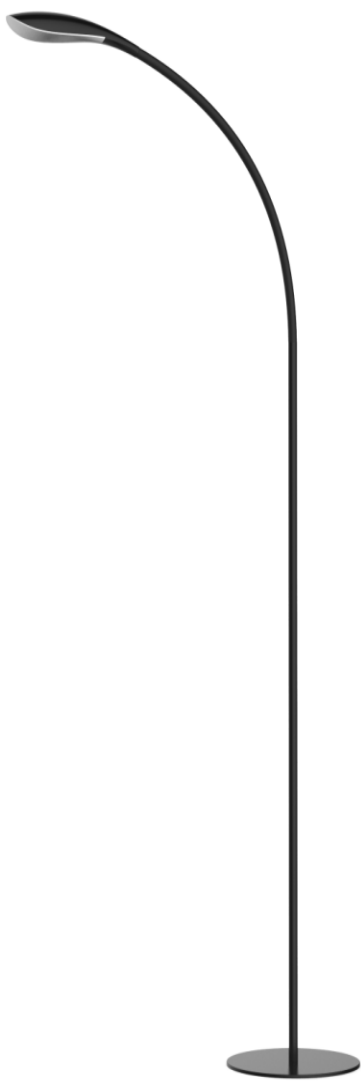

Side View

Front View

Base View

Finish:
 Colorway 1: **Matte Black**
 Crystal or Glass:
 Cord:PVC
 Type of Bulb:LED
 Number of Bulb: 1PCS

ITEM NO.	LEDFL004
DRAFTER	
DATE	

Model#	LEDFL004	Life Based on 3hrs/day (Years)	9 years
Number of Tiers	1	Dimmable	Yes
		Lumen	480lm
Fixture Material	metal+Plastic	CRI	80
		Dry/Wet/damp	Dry
Shades Included	No	Watts	4.5W
		WattEquivalent	48W
Shade Material	N/A	Max Wattage	6W
		Voltage	11V DC 500mA
Shade Color	N/A	Finish	Matte Black
Shade Shape	N/A	Hardware Finish	Matte Black
Shade Height	N/A	Hardware Material	iron
Shade Width	N/A	Crystal Trim	
Shade Length	N/A	Crystal Color	NA
Switch Type	foot switch	UL & ULc Standard	ETL
Electrical Plug	Yes	Base Length (IN)	8.66"
USB	No	Base Width (IN)	8.66"
USB		Base Height (IN)	0.24"
Wire Included(INCH)	70.8"	Product Weight (LBS)	4.63
Wire color	black	Shipment type	small parcel
Assembly required	NO	Inner Carton Length	9.44"
Length (in.)	max27"	Inner Carton Width	3.74"
Width / Diameter (in.)	max8.66"	Inner Carton Height	20.66"
Height (in.)	max64.9"	Inner Carton Weight	5.56
Light Bulbs	1 PCS	Master Carton Length	20.07"
Bulb Type	SMD LED		
Color temperature	3000K	Master Carton Width	8.46"
Average Life(hours)	20000hours	Master Carton Height	21.85"
Estimated Yearly Energy cost (11¢/kWh)	0.72	Master Carton Weight	24.89