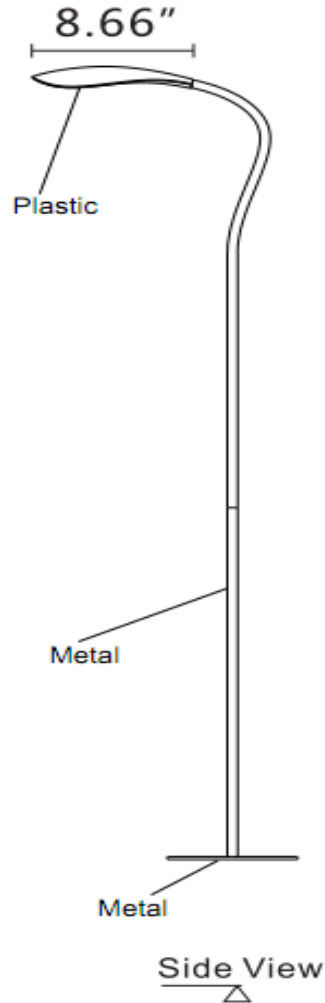

Side View

Front View

Base View

Finish:
 Colorway 1: **Matte Black**
 Crystal or Glass:
 Cord:PVC
 Type of Bulb:LED
 Number of Bulb: 1PCS

ITEM NO.	LEDFL004
DRAFTER	
DATE	

Model#	LEDFL004	Life Based on 3hrs/day (Years)	9 years
Number of Tiers	1	Dimmable	Yes
		Lumen	480lm
Fixture Material	metal+Plastic	CRI	80
		Dry/Wet/damp	Dry
Shades Included	No	Watts	4.5W
		WattEquivalent	48W
Shade Material	N/A	Max Wattage	6W
		Voltage	11V DC 500mA
Shade Color	N/A	Finish	Matte Black
Shade Shape	N/A	Hardware Finish	Matte Black
Shade Height	N/A	Hardware Material	iron
Shade Width	N/A	Crystal Trim	
Shade Length	N/A	Crystal Color	NA
Switch Type	foot switch	UL & ULc Standard	ETL
Electrical Plug	Yes	Base Length (IN)	8.66"
USB	No	Base Width (IN)	8.66"
USB		Base Height (IN)	0.24"
Wire Included(INCH)	70.8"	Product Weight (LBS)	4.63
Wire color	black	Shipment type	small parcel
Assembly required	NO	Inner Carton Length	9.44"
Length (in.)	max27"	Inner Carton Width	3.74"
Width / Diameter (in.)	max8.66"	Inner Carton Height	20.66"
Height (in.)	max64.9"	Inner Carton Weight	5.56
Light Bulbs	1 PCS	Master Carton Length	20.07"
Bulb Type	SMD LED		
Color temperature	3000K	Master Carton Width	8.46"
Average Life(hours)	20000hours	Master Carton Height	21.85"
Estimated Yearly Energy cost (11¢/kWh)	0.72	Master Carton Weight	24.89