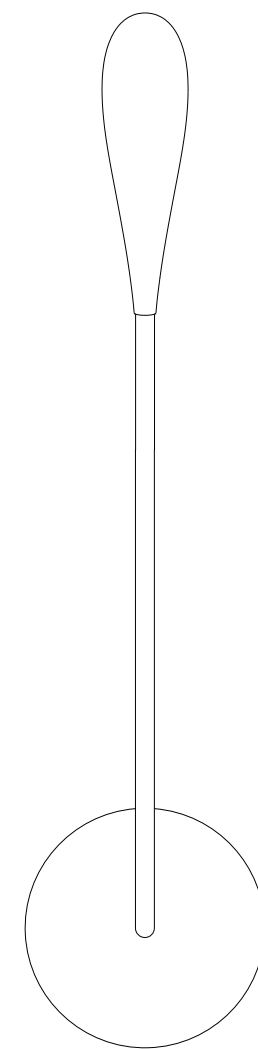

Side View

Front View

Base View

Finish:
 Colorway 1: **Matte Black**
 Crystal or Glass:
 Cord:PVC
 Type of Bulb:LED
 Number of Bulb: 1PCS

ITEM NO.	LEDFL004
DRAFTER	
DATE	

Model#	LEDFL004	Life Based on 3hrs/day (Years)	9 years
Number of Tiers	1	Dimmable	Yes
		Lumen	480lm
Fixture Material	metal+Plastic	CRI	80
		Dry/Wet/damp	Dry
Shades Included	No	Watts	4.5W
		WattEquivalent	48W
Shade Material	N/A	Max Wattage	6W
		Voltage	11V DC 500mA
Shade Color	N/A	Finish	Matte Black
Shade Shape	N/A	Hardware Finish	Matte Black
Shade Height	N/A	Hardware Material	iron
Shade Width	N/A	Crystal Trim	
Shade Length	N/A	Crystal Color	NA
Switch Type	foot switch	UL & ULc Standard	ETL
Electrical Plug	Yes	Base Length (IN)	8.66"
USB	No	Base Width (IN)	8.66"
USB		Base Height (IN)	0.24"
Wire Included(INCH)	70.8"	Product Weight (LBS)	4.63
Wire color	black	Shipment type	small parcel
Assembly required	NO	Inner Carton Length	9.44"
Length (in.)	max27"	Inner Carton Width	3.74"
Width / Diameter (in.)	max8.66"	Inner Carton Height	20.66"
Height (in.)	max64.9"	Inner Carton Weight	5.56
Light Bulbs	1 PCS	Master Carton Length	20.07"
Bulb Type	SMD LED		
Color temperature	3000K	Master Carton Width	8.46"
Average Life(hours)	20000hours	Master Carton Height	21.85"
Estimated Yearly Energy cost (11¢/kWh)	0.72	Master Carton Weight	24.89