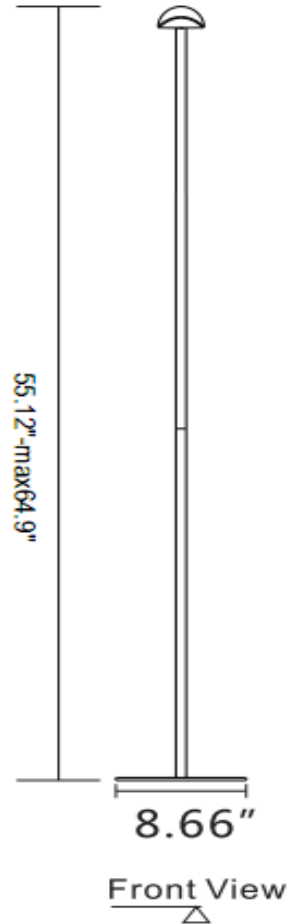

Side View

Front View

Base View

Finish:
 Colorway 1: **Matte Black**
 Crystal or Glass:
 Cord:PVC
 Type of Bulb:LED
 Number of Bulb: 1PCS

ITEM NO.	LEDFL004
DRAFTER	
DATE	

Model#	LEDFL004	Life Based on 3hrs/day (Years)	9 years
Number of Tiers	1	Dimmable	Yes
		Lumen	480lm
Fixture Material	metal+Plastic	CRI	80
		Dry/Wet/damp	Dry
Shades Included	No	Watts	4.5W
		WattEquivalent	48W
Shade Material	N/A	Max Wattage	6W
		Voltage	11V DC 500mA
Shade Color	N/A	Finish	Matte Black
Shade Shape	N/A	Hardware Finish	Matte Black
Shade Height	N/A	Hardware Material	iron
Shade Width	N/A	Crystal Trim	
Shade Length	N/A	Crystal Color	NA
Switch Type	foot switch	UL & ULc Standard	ETL
Electrical Plug	Yes	Base Length (IN)	8.66"
USB	No	Base Width (IN)	8.66"
USB		Base Height (IN)	0.24"
Wire Included(INCH)	70.8"	Product Weight (LBS)	4.63
Wire color	black	Shipment type	small parcel
Assembly required	NO	Inner Carton Length	9.44"
Length (in.)	max27"	Inner Carton Width	3.74"
Width / Diameter (in.)	max8.66"	Inner Carton Height	20.66"
Height (in.)	max64.9"	Inner Carton Weight	5.56
Light Bulbs	1 PCS	Master Carton Length	20.07"
Bulb Type	SMD LED		
Color temperature	3000K	Master Carton Width	8.46"
Average Life(hours)	20000hours	Master Carton Height	21.85"
Estimated Yearly Energy cost (11¢/kWh)	0.72	Master Carton Weight	24.89