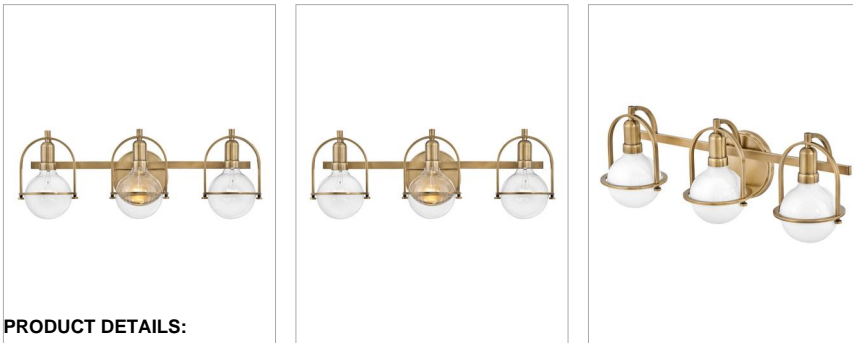

SOMERSET

53773HB

MEDIUM THREE LIGHT VANITY

Chic and elegant, the Somerset collection exudes a quiet and precise sophistication. Subtly fusing modernity with vintage appeal, a streamlined metal yoke and ring best showcases either a white or clear G-style bulb, while understated turned metal knobs add an authentic edge. Offered in Heritage Brass or Black finish.

DETAILS	
FINISH:	Heritage Brass
MATERIAL:	Steel
DIMMABLE:	YES, WITH DIMMABLE LAMP (NOT INCLUDED)

DIMENSIONS	
WIDTH:	25"
HEIGHT:	9"
WEIGHT:	4lb
BACK PLATE:	6" Dia.
EXTENSION:	7.5"
TOP TO OUTLET:	4.75"

LIGHT SOURCE	
LIGHT SOURCE:	Socketed
WATTAGE:	3-14w Med. LED, 100w Equiv.
VOLTAGE:	120v

SHIPPING	
CARTON LENGTH:	27.2
CARTON WIDTH:	7.5
CARTON HEIGHT:	10.2
CARTON WEIGHT:	4.6

PRODUCT DETAILS:

- Mounting hardware is hidden on the back plate to ensure a clean silhouette
- Fixture can be mounted either up or down
- Suitable for use in damp locations as defined by NEC and CEC. Meets United States UL Underwriters Laboratories & CSA Canadian Standards Association Product Safety Standards.
- Ideal for g-style bulbs (not included)
- Merging the best of traditional and modern elements with a sophisticated and streamlined look