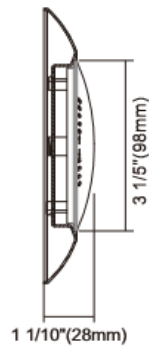

R41227NDK-6PK

4" LED LOW PROFILE DISK LIGHT

Elitco Lighting

Direct LED replacement for 4" "J-BOX".

Save 80% in energy costs – 11.5 watt LED versus 50 watt BR20 – and eliminate multiple lamp replacements over the 50,000 hour rated life.

Construction

- Aluminum trim ring with durable powder coat finish
- Polycarbonate lens diffuses light
- No LED DRIVER

Installation

- Mount on standard 4" Junction box.

Specifications

Category	Disk Light	Individual Box Weight Per Unit (Lbs)	0.5
Shape	Round	Inner Package Length (Inch)	10.39
Bulb Base Type	Integrated LED	Inner Package Width (Inch)	6.97
Bulb Base Finish	N/A	Inner Package Height (Inch)	7.4
Color Temperature	2700K	Inner Package Weight Per Unit (Lbs)	3.2
Beam Angle	105°	Inner Package Quantity	6
Finish	White		
CRI	90		
Average Life (Hours)	50000		
Estimated Yearly Energy Cost (11 ¢ /Kwh)	1.39		
Life Based On 3Hrs/Day (Years)	45.66		
Product Length (Inch)	N/A	Lamp Type	LED Downlight
Product Width (Inch)	6.26	Bulb Shape	N/A
Product Height (Inch)	1.18	Dry/Wet/Damp	Damp
Product Extension (Inch)	N/A	Energy Star	YES
Product Weight Per Unit (Lbs)	0.15	Power Factor	0.95
Dimmable	Yes	Current	110mA
Watts	11.5	Lumen/Watt	52
Watt Equivalent	65	Warranty (Year)	5
Lumens	600	DLC (Yes/No)	NO
Certification (UL/ETL/FCC)	ETL	Input Voltage	120
Individual Box Length (Inch)	6.81	Housing Material	Aluminum
Individual Box Width (Inch)	6.6	Lens	PC
Individual Box Height (Inch)	1.6	Led Type	Hongli