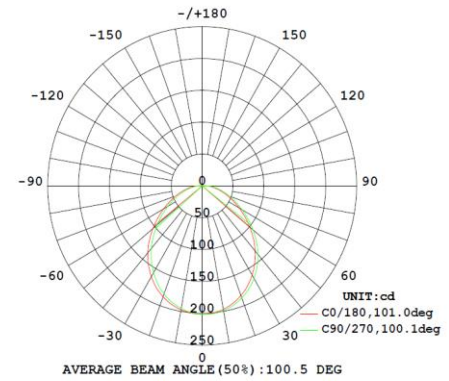

Construction

- Aluminum trim ring with durable powder coat finish
- Polycarbonate lens diffuses light
- No LED DRIVER

Installation

- Mount on standard 4" Junction box.

Specifications

Category	Disk Light	Individual Box Weight Per Unit (Lbs)	0.5
Shape	Round	Inner Package Length (Inch)	10.39
Bulb Base Type	Integrated LED	Inner Package Width (Inch)	6.97
Bulb Base Finish	N/A	Inner Package Height (Inch)	7.4
Color Temperature	2700K	Inner Package Weight Per Unit (Lbs)	3.2
Beam Angle	105°	Inner Package Quantity	6
Finish	White		
CRI	90		
Average Life (Hours)	50000		
Estimated Yearly Energy Cost (11 ¢ /Kwh)	1.39		
Life Based On 3Hrs/Day (Years)	45.66		
Product Length (Inch)	N/A	Lamp Type	LED Downlight
Product Width (Inch)	6.26	Bulb Shape	N/A
Product Height (Inch)	1.18	Dry/Wet/Damp	Damp
Product Extension (Inch)	N/A	Energy Star	YES
Product Weight Per Unit (Lbs)	0.15	Power Factor	0.95
Dimmable	Yes	Current	110mA
Watts	11.5	Lumen/Watt	52
Watt Equivalent	65	Warranty (Year)	5
Lumens	600	DLC (Yes/No)	NO
Certification (UL/ETL/FCC)	ETL	Input Voltage	120
Individual Box Length (Inch)	6.81	Housing Material	Aluminum
Individual Box Width (Inch)	6.6	Lens	PC
Individual Box Height (Inch)	1.6	Led Type	Hongli