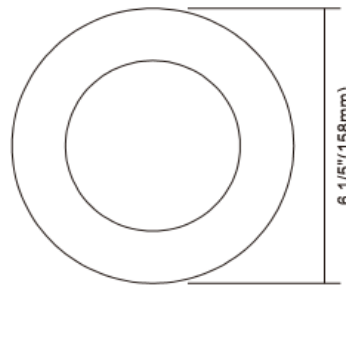

Construction

- Aluminum trim ring with durable powder coat finish
- Polycarbonate lens diffuses light
- No LED DRIVER

Installation

- Mount on standard 4" Junction box.

Specifications

Category	Disk Light	Individual Box Weight Per Unit (Lbs)	0.5
Shape	Round	Inner Package Length (Inch)	10.39
Bulb Base Type	Integrated LED	Inner Package Width (Inch)	6.97
Bulb Base Finish	N/A	Inner Package Height (Inch)	7.4
Color Temperature	2700K	Inner Package Weight Per Unit (Lbs)	3.2
Beam Angle	105°	Inner Package Quantity	6
Finish	White		
CRI	90		
Average Life (Hours)	50000		
Estimated Yearly Energy Cost (11 ¢ /Kwh)	1.39		
Life Based On 3Hrs/Day (Years)	45.66		
Product Length (Inch)	N/A	Lamp Type	LED Downlight
Product Width (Inch)	6.26	Bulb Shape	N/A
Product Height (Inch)	1.18	Dry/Wet/Damp	Damp
Product Extension (Inch)	N/A	Energy Star	YES
Product Weight Per Unit (Lbs)	0.15	Power Factor	0.95
Dimmable	Yes	Current	110mA
Watts	11.5	Lumen/Watt	52
Watt Equivalent	65	Warranty (Year)	5
Lumens	600	DLC (Yes/No)	NO
Certification (UL/ETL/FCC)	ETL	Input Voltage	120
Individual Box Length (Inch)	6.81	Housing Material	Aluminum
Individual Box Width (Inch)	6.6	Lens	PC
Individual Box Height (Inch)	1.6	Led Type	Hongli