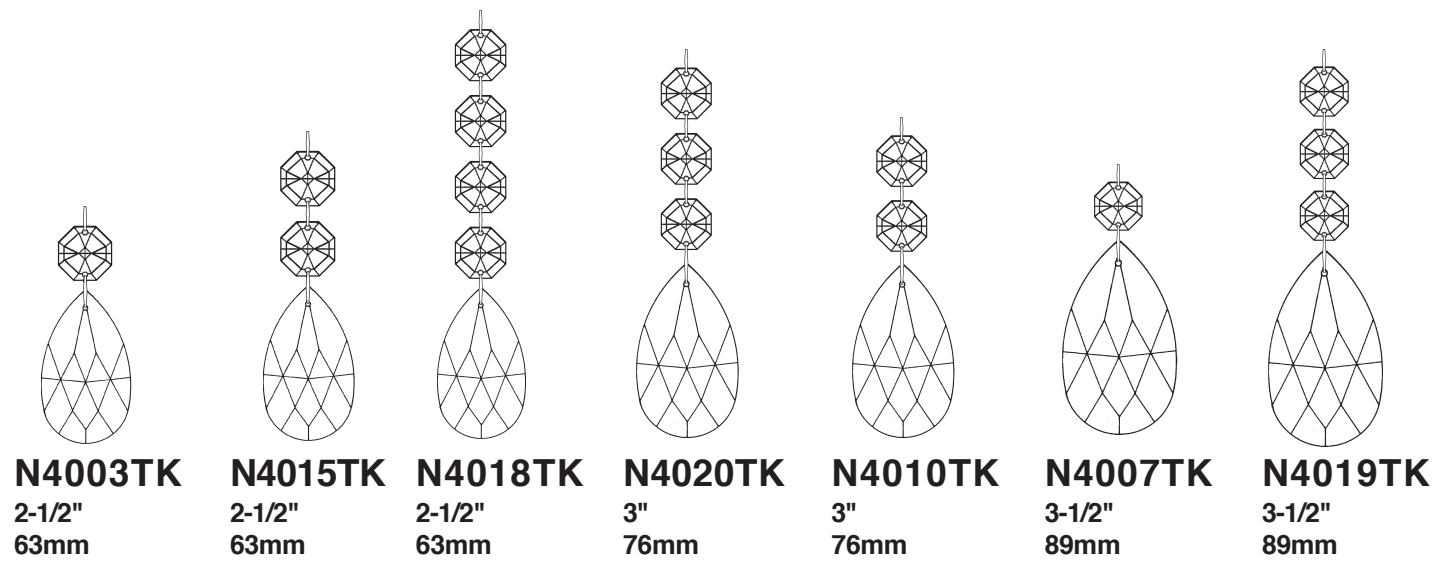

SCHONBEK®

RENAISSANCE 3792- __ __ TK

THIS DESIGN IS THE PROPRIETARY TRADE DRESS/TRADemark OF SWAROVSKI LIGHTING, LTD.

18 + 1 Lights
Diameter: 40"
Body Length: 28"
Hanging Weight: 82 lbs.

SCHONBEK®

MAX <u>60</u> W	MAX <u>15</u> W	110-120 V					

Crystal Set #3 in Black

SET #1

SET #2

SET #3

You will need 1 - T7
15 Watts Max
(Center Light)

20

You will need 18 - B10
25 Watts Recommended
60 Watts Max

Install bulbs and be sure
to test fixture BEFORE
trimming.