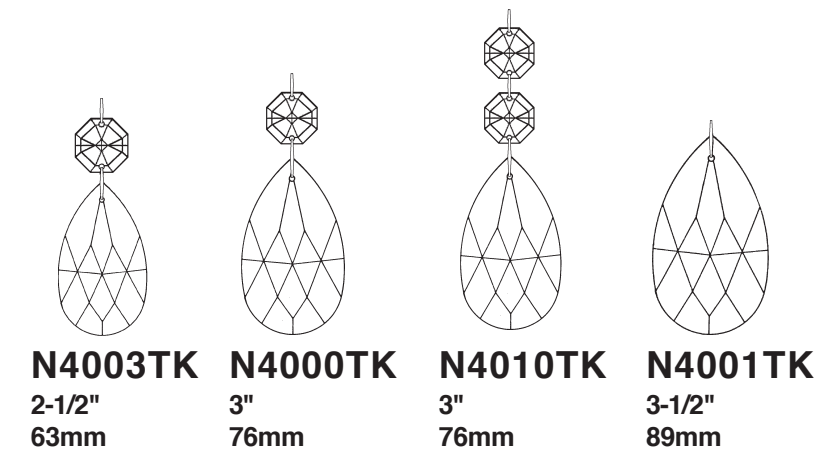

SCHONBEK®

RENAISSANCE 3792- __ __ TK

THIS DESIGN IS THE PROPRIETARY TRADE DRESS/TRADemark OF SWAROVSKI LIGHTING, LTD.

18 + 1 Lights
Diameter: 40"
Body Length: 28"
Hanging Weight: 82 lbs.

SCHONBEK®

MAX <u>60</u> W	MAX <u>15</u> W	110-120 V					

Crystal Set #3 in Black

SET #1

SET #2

SET #3

You will need 1 - T7
15 Watts Max
(Center Light)

20

You will need 18 - B10
25 Watts Recommended
60 Watts Max

Install bulbs and be sure
to test fixture BEFORE
trimming.

Crystal Set #1 in Black

Crystal Set #2 in Black