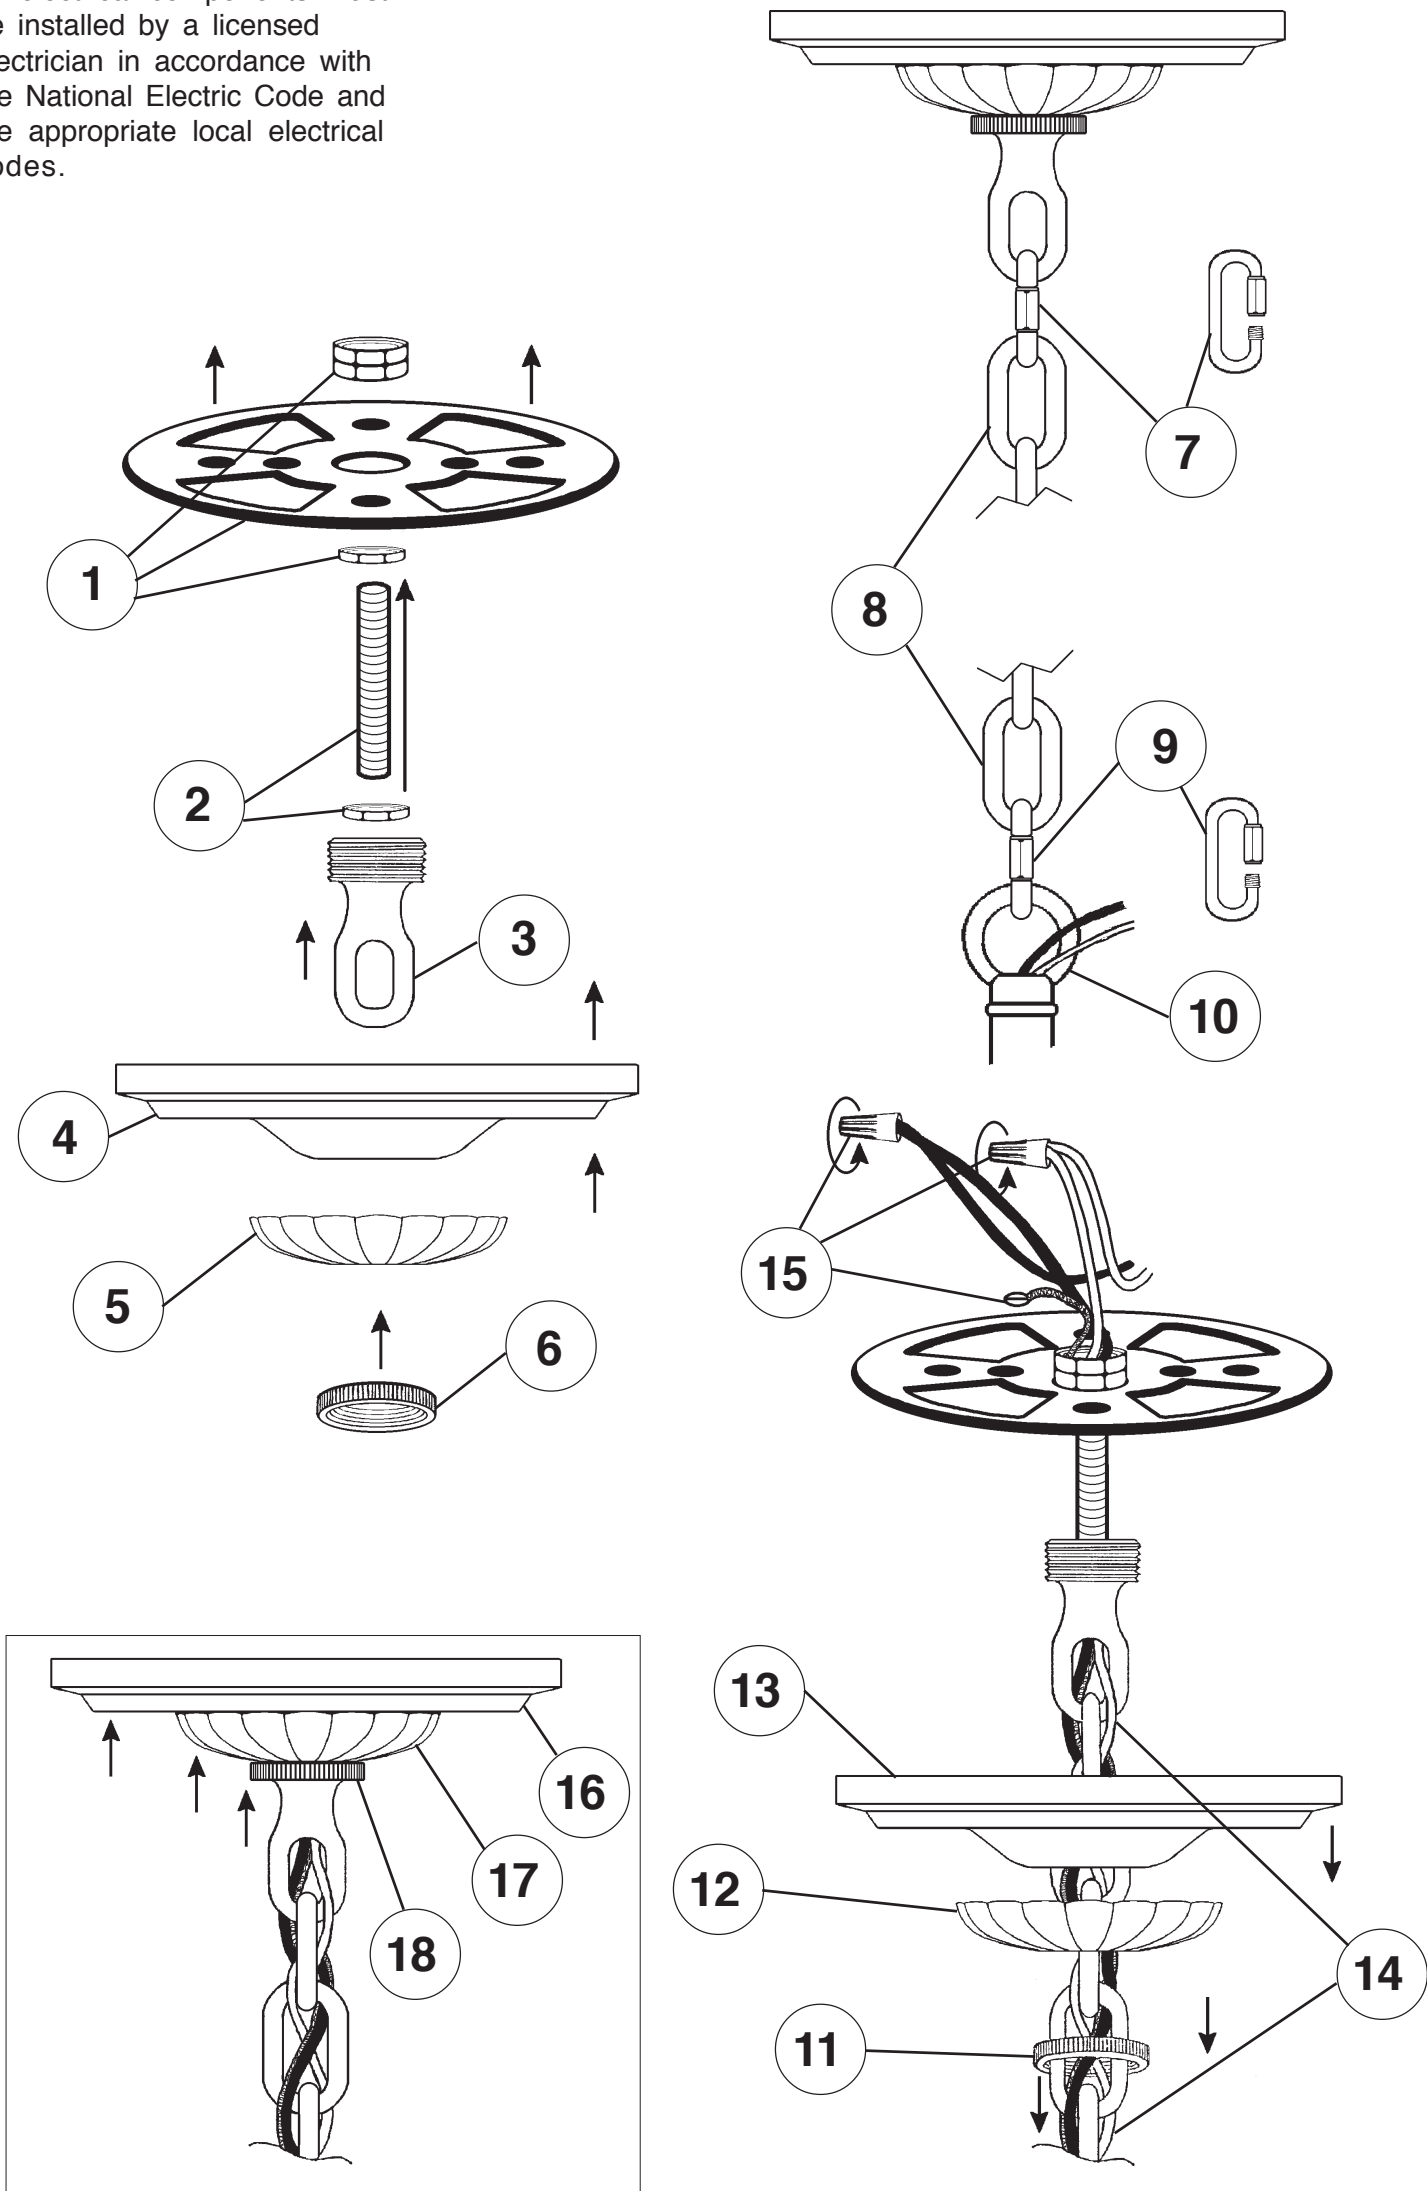

SCHONBEK®

RENAISSANCE 3792- __ __ TK

THIS DESIGN IS THE PROPRIETARY TRADE DRESS/TRADemark OF SWAROVSKI LIGHTING, LTD.

18 + 1 Lights
Diameter: 40"
Body Length: 28"
Hanging Weight: 82 lbs.

SCHONBEK®

MAX <u>60</u> W	MAX <u>15</u> W	110-120 V					

Crystal Set #3 in Black

SET #1

SET #2

SET #3

You will need 1 - T7
15 Watts Max
(Center Light)

20

You will need 18 - B10
25 Watts Recommended
60 Watts Max

Install bulbs and be sure
to test fixture BEFORE
trimming.

Crystal Set #1 in Black

Crystal Set #2 in Black