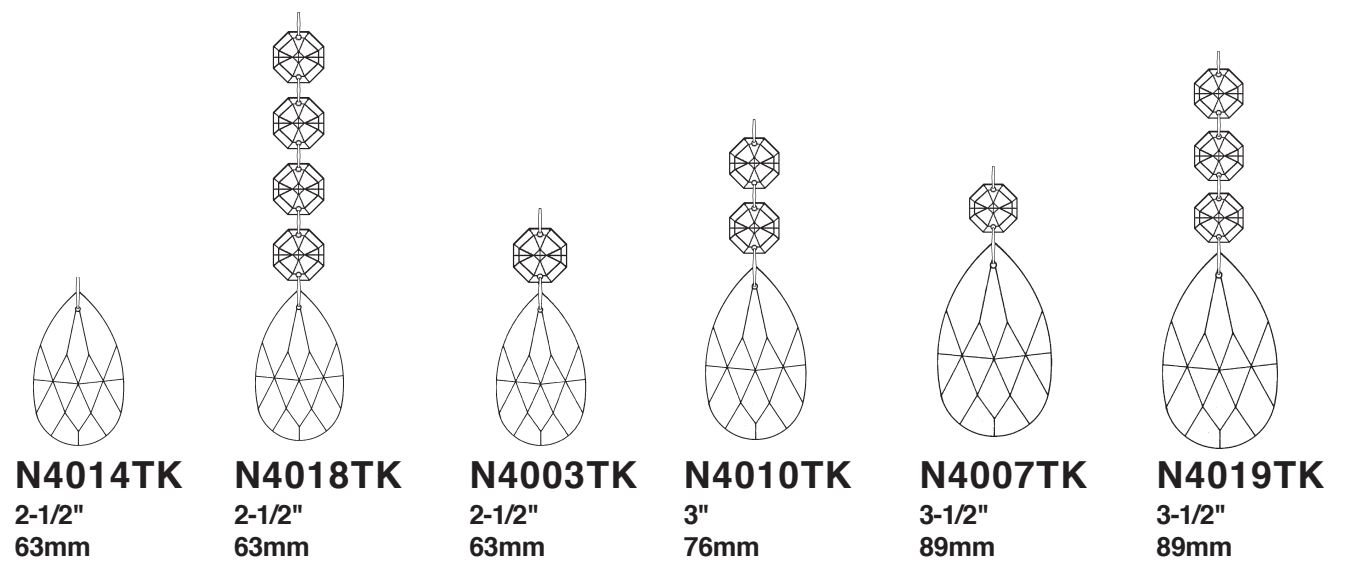

SCHONBEK®

RENAISSANCE 3792- __ __ TK

THIS DESIGN IS THE PROPRIETARY TRADE DRESS/TRADemark OF SWAROVSKI LIGHTING, LTD.

18 + 1 Lights
Diameter: 40"
Body Length: 28"
Hanging Weight: 82 lbs.

SCHONBEK®

MAX <u>60</u> W	MAX <u>15</u> W	110-120 V					

Crystal Set #3 in Black

SET #1

SET #2

SET #3

You will need 1 - T7
15 Watts Max
(Center Light)

20

You will need 18 - B10
25 Watts Recommended
60 Watts Max

Install bulbs and be sure
to test fixture BEFORE
trimming.