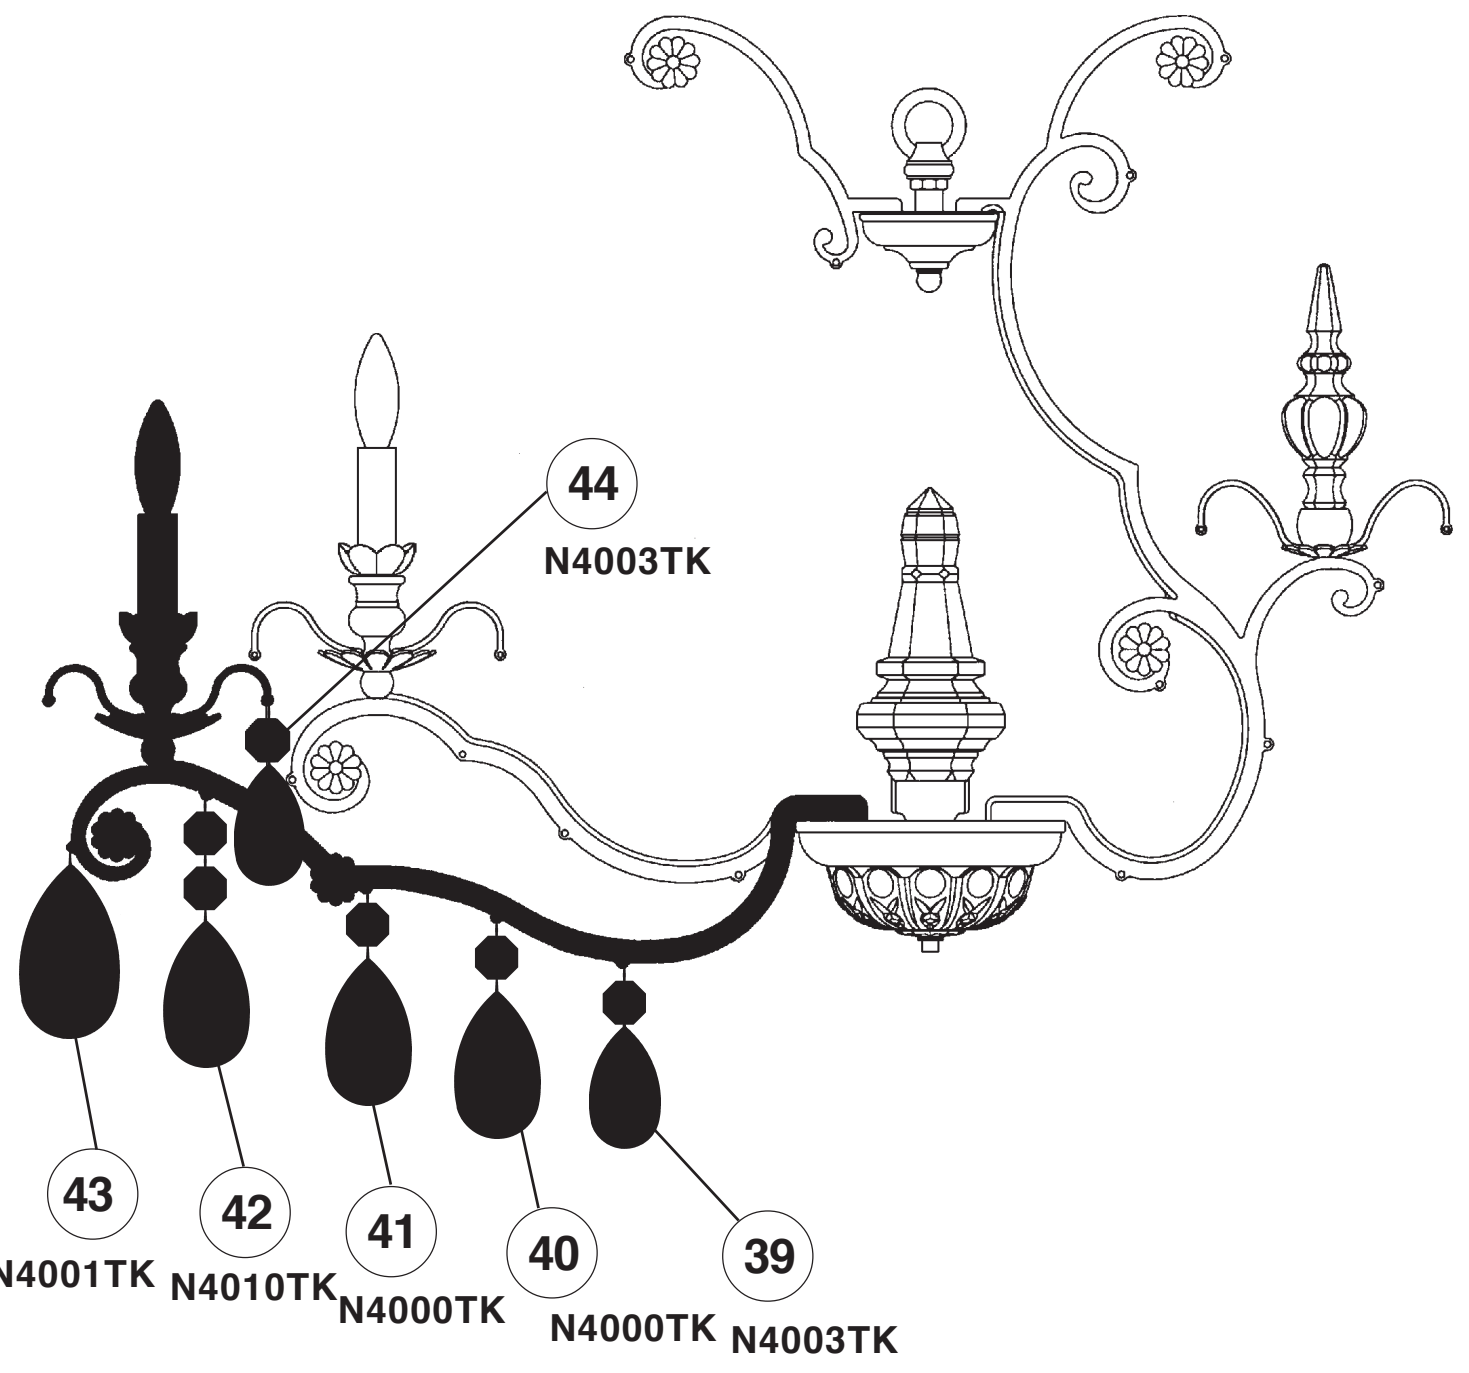

SCHONBEK®

RENAISSANCE 3792- __ __ TK

THIS DESIGN IS THE PROPRIETARY TRADE DRESS/TRADemark OF SWAROVSKI LIGHTING, LTD.

18 + 1 Lights
Diameter: 40"
Body Length: 28"
Hanging Weight: 82 lbs.

SCHONBEK®

MAX <u>60</u> W	MAX <u>15</u> W	110-120 V					

SCHONBEK® is a member of the Swarovski group.

All electrical components must be installed by a licensed electrician in accordance with the National Electric Code and the appropriate local electrical codes.

Crystal Set #3 in Black

SET #1

SET #2

SET #3

You will need 1 - T7
15 Watts Max
(Center Light)

20

You will need 18 - B10
25 Watts Recommended
60 Watts Max

Install bulbs and be sure
to test fixture BEFORE
trimming.

Crystal Set #1 in Black

Crystal Set #2 in Black