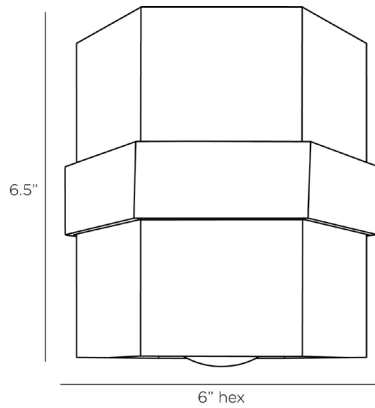

ARTERIOS

BRISTOL FLUSH MOUNT

DFC10
H: 6.5 IN, W: 6 IN, D: 6 IN
Antique Brass
Contract Suitable As Is

A hexagonal form of iron plated in antique brass draws from the pleasing lines of classical architectural columns. For visual interest, this flush mount is encircled with a lightly textured band of English bronze finished iron to emphasize its shape. Damp-rated, although limited covered outdoor conditions may affect finish. Finish will vary.

APPEARANCE

Material	Iron
Material Type	Textured
Finish	English Bronze
Finish Will Vary	true
Top Coat/Sealant	true

WIRING

Rating	Damp
Suggested Bulb Type	G25
Cord	0.5 FT, Black/White, SVT
Socket	1, Type A - E26
Photographed Bulb	3" Frosted Globe Bulb
Maximum Watt	60
Voltage	110-120 V

CERTIFICATIONS

Certifications	Mexico Australia, European Union, United Arab Emirates, United States, Canada
----------------	--

COMPLIANCY

UL/ETL	Yes
CB	Yes
RoHS	true

SHIPPING

Product Weight	3.3 LBS
Gross Weight 1	8 LBS
Shipping Box 1	H: 22 IN, L: 20 IN, W: 8.7 IN