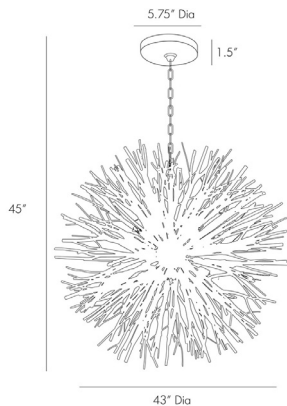

# ARTERIOS

## FINCH CHANDELIER

89560  
H: 45 IN, Dia: 43.00 IN  
Natural Stained Wood, Natural Iron  
Contract Suitable As Is

An eight-light chandelier with natural wood branches growing out from an iron center. This organic version of the starburst motif will cast beautiful shadows in whatever room you put it. Wood finish will vary. Additional chain available (CHN-128). Due to the organic nature of the wood used to create this piece, each piece will vary in size and shape. The wooden sticks will eventually crack and is an inherent feature of solid wood of this proportion.

### DIMENSIONS

Chandelier	H: 43 IN, Dia: 43.00 IN
Minimum Hanging Height	45 IN
Maximum Hanging Height	81 IN
Canopy	H: 1.5 IN, Dia: 5.75 IN

### WIRING

Rating	Indoor Only
Cord	7.5 FT, Clear/Silver, SVT
Socket	8, Type B=-E12 Other
Photographed Bulb	Small Clear Tubular Bulb
Maximum Watt	40
Voltage	110-120 V