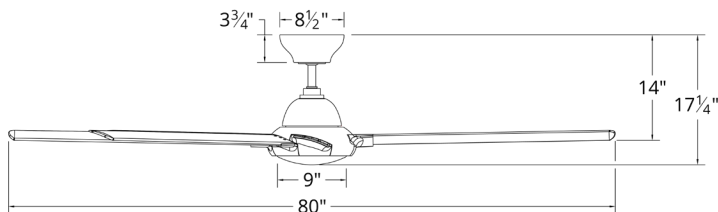

HYDRA 80" Ceiling Fan

FR-W1805-80L

MODERN FORMS SMART FANS

PRODUCT DESCRIPTION

As its name suggests, Hydra is all about water. Like all of our smart fans, it's wet-rated for outdoor use so you can maintain the continuity of your décor inside and out. Even with an impressive 120" blade sweep, this epically scaled smart fan moves a massive amount of air without consuming much energy, thanks to a powerful DC motor that runs up to 70% more efficient than AC motors. Control it all with our exclusive Modern Forms app. Available in 80 inches, 96 inches and 120 inches.

SPECIFICATIONS

Construction: Aluminum
Blade: 14° Pitch, 80" sweep, extruded aluminum
Downrod: 1" O.D. x 6"H included
Mounting Slope: Up to 32°
Lead Wire: 80"
Hanging Weight: 43 lbs
Total Power: 65.5W
Standards: UL/cUL Wet Location listed, Title 24 JA8-2016 Compliant, Title 20

FEATURES

- 6 fan speeds through both Summer and Winter Modes
- Silent DC motor
- Optional LED light kit included
- Includes BT wall control
- Additional BT wall control for 3, 4-way control sold separately
- Optional BT remote control with wall cradle sold separately
- Compatible with Modern Forms app

LIGHT KIT PERFORMANCE

Light Source: LED
Light Wattage: 23.5W
Dimming: Integrated
Color Temperature: 3000K (2700K/3500K options available by special order)
Rated Life: 50,000 Hours
Standards: Title 24 JA8-2016 Compliant

ESTIMATED AIR PERFORMANCE

Airflow: 11308 cubic ft per minute on high
Power: 42 watts on high
Airflow Efficiency: 269 cubic ft per minute per watt
Revolutions Per Minute: 88 RPMs on high
Estimated Yearly Energy Cost ($): $6.09

WIRELESS PERFORMANCE

Bluetooth Range: Up to 150 ft*
Wi-Fi Range: Up to 150 ft*

ORDER NUMBER

Model	LED Lumens	Delivered Lumens	Housing	Blade
FR-W1805-80L	2041	1013	BZ <i>Bronze</i>	<i>Bronze</i>
			TT <i>Titanium Silver</i>	<i>Titanium Silver</i>
			MB <i>Matte Black</i>	<i>Matte Black</i>
			MW <i>Matte White</i>	<i>Matte White</i>

Example: **FR-W1805-80L-BZ**

For 2700K add "-27" before the finish: **FR-W1805-80L-27-TT**

*Results may vary based on application and surroundings.

modernforms.com
Phone (866) 810.6615
Fax (800) 526.2585

Headquarters/Eastern Distribution Center
44 Harbor Park Drive
Port Washington, NY 11050

Central Distribution Center
1600 Distribution Ct
Lithia Springs, GA 30122

Western Distribution Center
1750 Archibald Avenue
Ontario, CA 91760