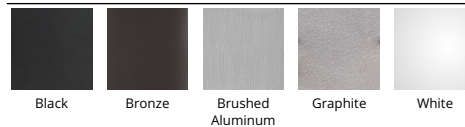

FINISHES

LINE DRAWING