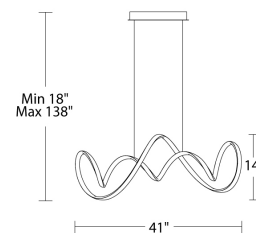

FINISHES

Chrome

LINE DRAWING

PD-87741