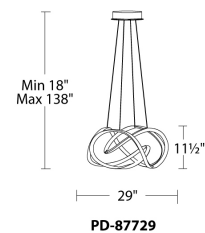

LINE DRAWING