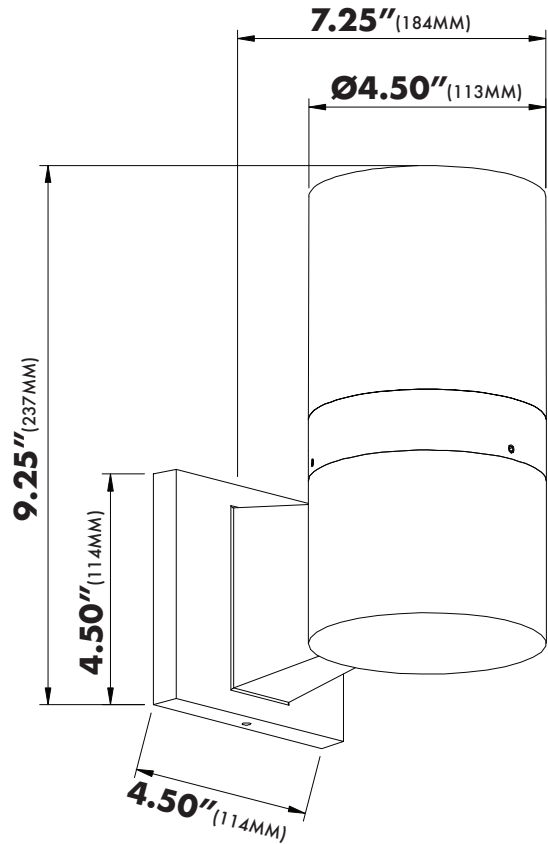

SPECIFICATIONS

• LUMENS	316
• WATTS	5W
• VOLTAGE	120V AC
• CRI	90
• CCT	3000K
• WET LISTED	IP65
• DIFFUSER	PMMA
• MATERIAL	ALUMINUM WITH UV POWDER COATING
• FINISH	BLACK
• LIFETIME	50,000 HOURS
• ETL LISTED	
• WARRANTY	5-YEAR LIMITED

MODEL#VOW1751
DIMENSIONS

OVERALL: **4.50" x 7.25" x 9.25"** (114MM x 184MM x 237MM)

THE MEASUREMENTS ARE ROUNDED TO THE NEAREST 1/4"

AVAILABLE FINISHES

BL