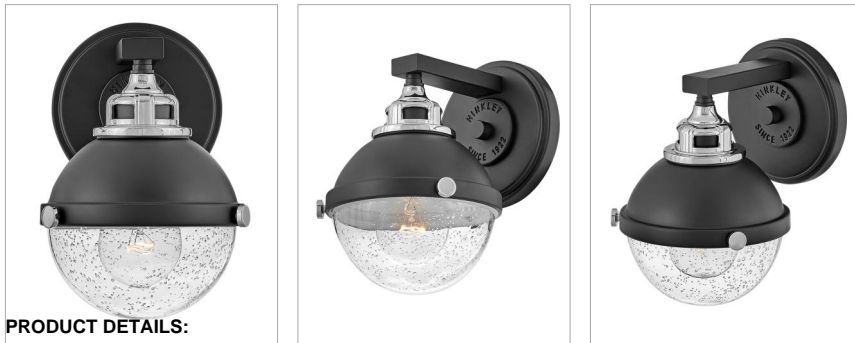

FLETCHER

5170BK-CM

SMALL SINGLE LIGHT VANITY

Fletcher's chic vibe transcends style boundaries. A seamless dome shade features a cast-fitter and an elegant capture ring that secures the clear seeded glass with decorative cast knobs. Spanning vintage to industrial, classic to transitional, Fletcher seamlessly unifies any decor declaration.

DETAILS

FINISH:	Black
MATERIAL:	Steel
GLASS:	Clear Seedy
DIMMABLE:	YES, WITH DIMMABLE LAMP (NOT INCLUDED)

DIMENSIONS

WIDTH:	6.3"
HEIGHT:	8.5"
WEIGHT:	2lb
BACK PLATE:	5" Dia.
EXTENSION:	7.8"
TOP TO OUTLET:	2.5"

LIGHT SOURCE

LIGHT SOURCE:	Socketed
WATTAGE:	1-8w Med. LED, 100w Equiv.
VOLTAGE:	120v

SHIPPING

CARTON LENGTH:	9.5
CARTON WIDTH:	8
CARTON HEIGHT:	11.5
CARTON WEIGHT:	2.6

PRODUCT DETAILS:

- Fixture can be mounted either up or down
- Suitable for use in damp locations as defined by NEC and CEC. Meets United States UL Underwriters Laboratories & CSA Canadian Standards Association Product Safety Standards.
- Ideal for vintage filament bulbs (not included)
- Classic, elegant lines and timeless details enhance a traditional space