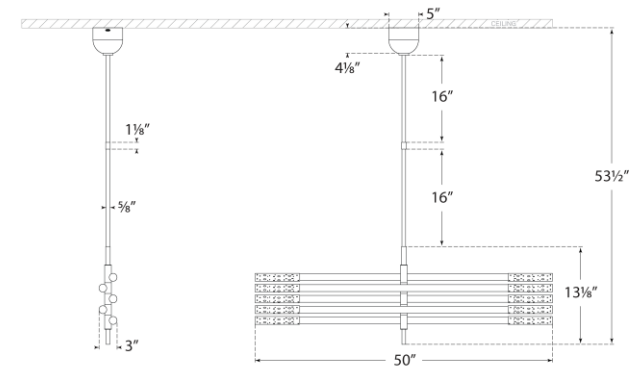

TEAR SHEET

Rousseau Grande Ten Light Articulating Chandelier

Item # KW 5587PN-SG

Designer: Kelly Wearstler

O/A Height: 53.5"

Fixture Height: 16"

Min. Custom Height: 25"

Width: 50"

Canopy: 5" Round

Finishes: AB, BZ, PN

Glass Options: EC, SG

Socket: Dedicated LED

Wattage: 45w (3600lm)

Weight: 25 Pounds

Note: Requires Special Assembly and Installation | Custom Height Available

Side View