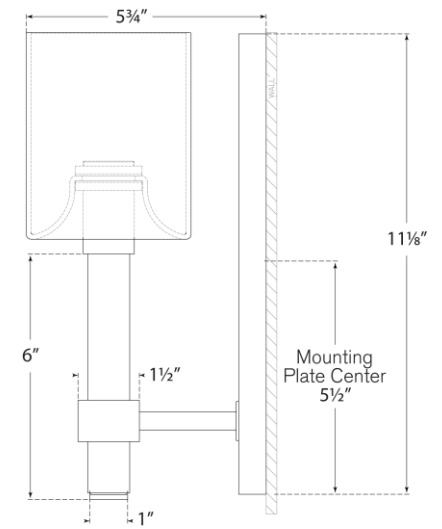

## Maribelle Single Sconce

Item # SK 2450HAB-WG

Designer: Suzanne Kasler

Height: 11.5"

Width: 4.25"

Extension: 5.75"

Backplate: 4.25" x 11" Rectangle

Finishes: HAB, PN

Shade Treatments: WG, HAB, PN

Socket: E12 Candelabra

Wattage: 40 B11

Weight: 5 Pounds

Front View

Side View