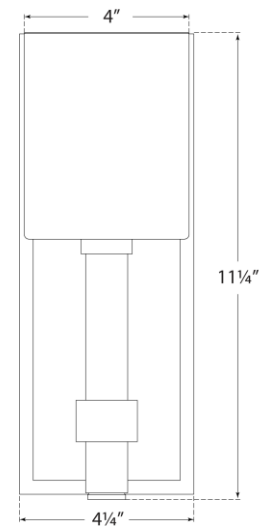

## Maribelle Single Sconce

Item # SK 2450HAB-WG

Designer: Suzanne Kasler

Height: 11.5"

Width: 4.25"

Extension: 5.75"

Backplate: 4.25" x 11" Rectangle

Finishes: HAB, PN

Shade Treatments: WG, HAB, PN

Socket: E12 Candelabra

Wattage: 40 B11

Weight: 5 Pounds

Front View

Side View