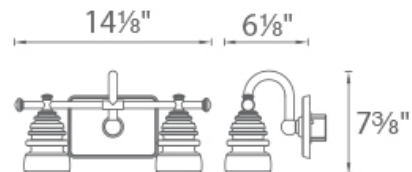

LINE DRAWING