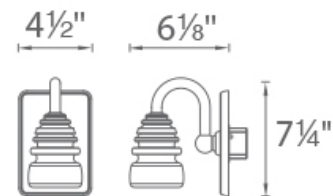

LINE DRAWING