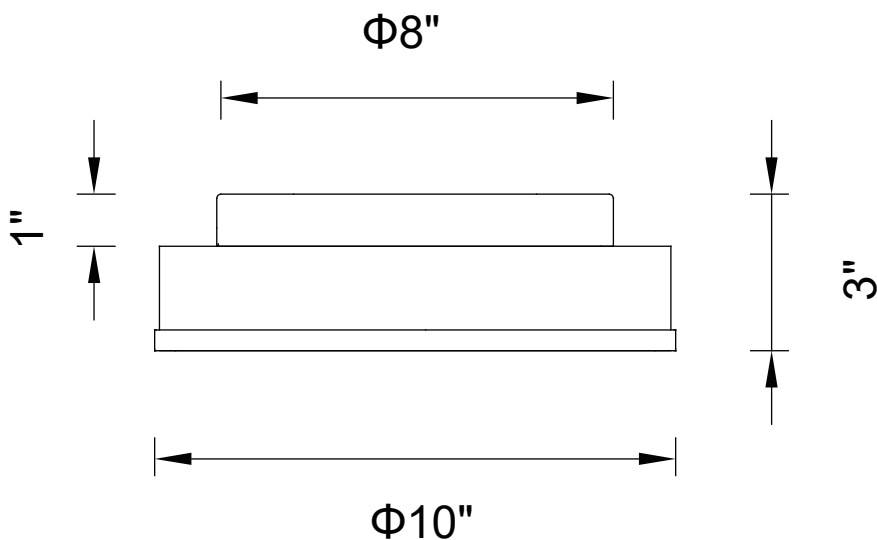

PROJECT: _____

FIXTURE TYPE: _____

LOCATION: _____

CONTACT/PHONE: _____

Item	5479C10SN-R
Collection	FROSTED
Finish	Satin Nickel
Glass	Frosted
Crystal	-----
Input	120V AC,60HZ,AC

Shade	-----
Length/Dia.	10"
Width/Ext.	-----
Height	3"
Maximum	-----
Lumens	-----

Light Source	E26
Bulb Info.	2×60W
Included	-----
Dimmable	Yes
Color	-----
Weight	