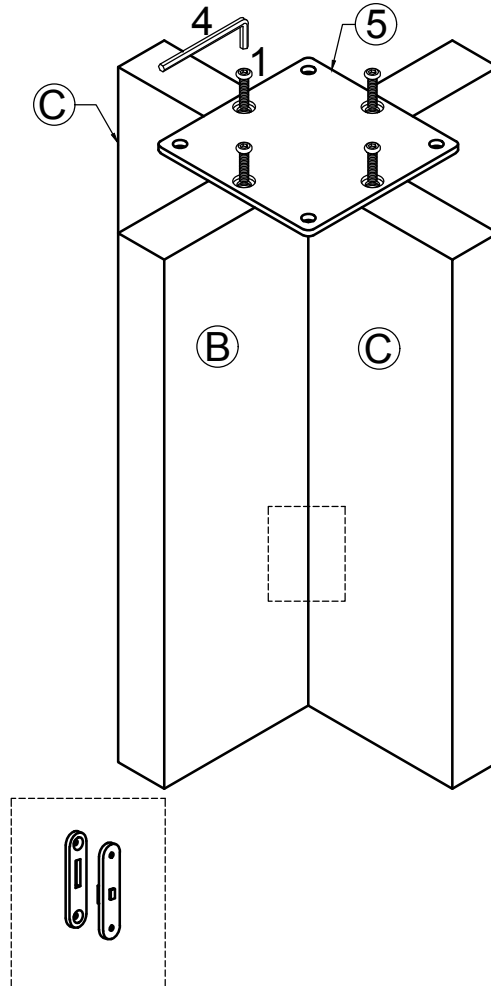

PARTS LIST

A. Top = 1

B. Leg I = 1

C. Leg II = 2

HARDWARE LIST

1. Bolt
M6x25 = 8

2. Spring Washer
M6.5x11 = 4

3. Flat Washer
M6.5x16 = 4

4. Allen key
M4 = 1

5. Pat = 1

NOTES.

Thank you for purchasing this quality product! Be sure to check all packing material carefully for small part that may have come loose inside the carton during shipping.

Step 1