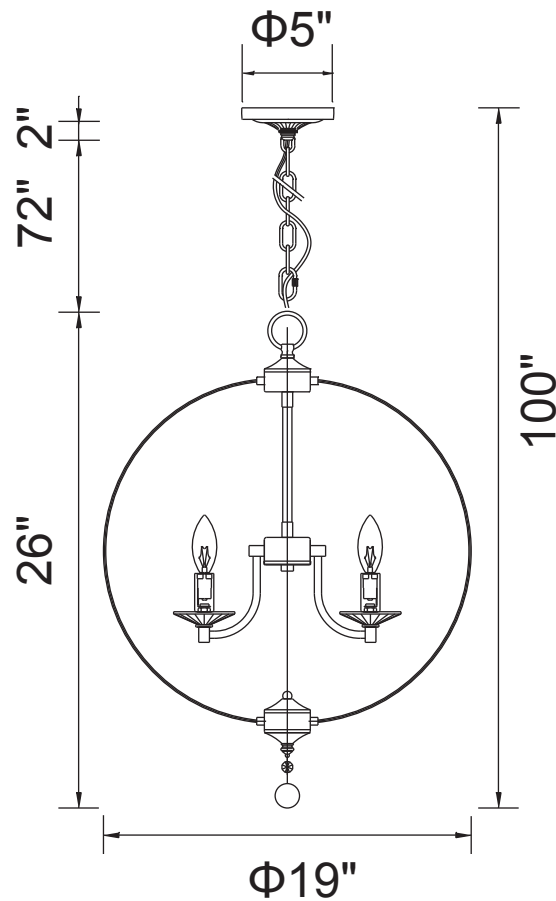

PROJECT: _____

FIXTURE TYPE: _____

LOCATION: _____

CONTACT/PHONE: _____

Item	9970P19-4-601
Collection	ESIA
Finish	Chrome
Glass	-----
Crystal	Clear
Input	120V AC,60HZ,AC

Shade	-----
Length/Dia.	19"
Width/Ext.	-----
Height	26"
Maximum	100"
Lumens	-----

Light Source	E12
Bulb Info.	4×60W
Included	-----
Dimmable	Yes
Color	-----
Weight	