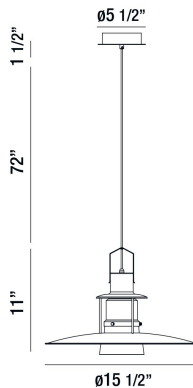

LAMPOR, 16" ROUND PENDANT

PRODUCT DETAILS

No.	:	35957-010
Product Color	:	BRUSHED BRASS
Product Material	:	METAL
Shade / Accent Colour	:	COGNAC
Shade / Accent Material	:	GLASS
Diameter	:	15.5"
Height	:	11"
Overall Height	:	84.5"
Weight	:	3.3lbs

TECHNICAL DETAILS

Hanging Support Type	:	WIRE
Hanging Support Length	:	72"
Canopy / Backplate Height	:	1.5"
Canopy / Backplate Dia.	:	5.5"
Location	:	DRY
Approval	:	

PROJECT INFORMATION

 Job Name: Date: Type: