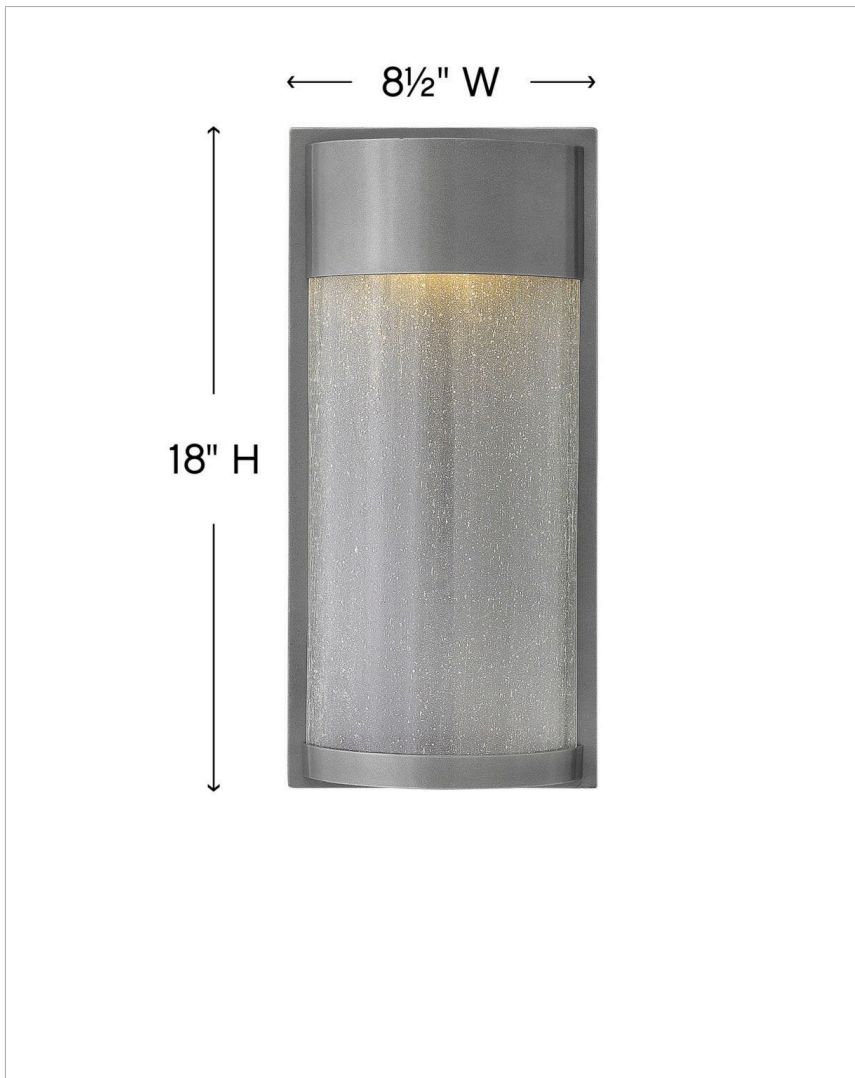

SHELTER

1344HE

MEDIUM WALL MOUNT LANTERN

Shelter's minimalist style in aluminum creates a chic, dramatic statement as the light from above grazes through its clear seedy glass. Shelter comes standard Dark Sky compliant.

DETAILS	
FINISH:	Hematite
MATERIAL:	Aluminum
GLASS:	Clear Seedy
DIMMABLE:	YES - CL TYPE DIMMER (SSL7A)

DIMENSIONS	
WIDTH:	8.5"
HEIGHT:	18"
WEIGHT:	5lb
BACK PLATE:	7.75"W X 5.25"H
EXTENSION:	4"
TOP TO OUTLET:	3"

LIGHT SOURCE	
LIGHT SOURCE:	Integrated LED
LED NAME:	LESF-2
WATTAGE:	12w LED *Included
VOLTAGE:	120v
COLOR TEMP:	3000
LUMENS:	800
CRI:	90
INCANDESCENT EQUIVALENCY:	1 x 60w
DIMMABLE:	YES - CL TYPE DIMMER (SSL7A)

SHIPPING	
CARTON LENGTH:	11
CARTON WIDTH:	7.5
CARTON HEIGHT:	21.5
CARTON WEIGHT:	6.5

PRODUCT DETAILS:

- Mounting hardware is hidden on the backplate to ensure a clean silhouette
- Suitable for use in wet (outdoor direct rain or sprinkler) locations as defined by NEC and CEC. Meets United States UL Underwriters Laboratories & CSA Canadian Standards Association Product Safety Standards
- Fixture is Dark Sky compliant and engineered to minimize light glare upward into the night sky
- Fixture is ADA compliant and adheres to the standards and guidelines listed by the Americans with Disabilities Act
- Meets California Energy Commission 2013 & 2016 Title regulations/JA8
- 2 year finish warranty
- LED components carry a 5-year limited warranty
- Bold lines and a clean, minimalist style complement contemporary architecture