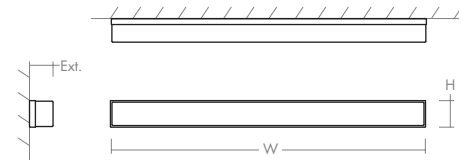

ADAGIO Vanity

120v : **3-571-xx**

277v : **37-571-xx**

oxygen

FIXTURE TYPE _____ LOCATION _____

PROJECT _____ DATE _____

-20 Polished Nickel

-24 Satin Nickel

LIGHT SOURCE	1 x 11.9W LED, 3000K, CRI 90
LUMINAIRE POWER	14.9W at 120V
RATED LIFE	60000 hr RL
OPTIONAL COLOR TEMPERATURES	2700K, 3500K, 4000K
LUMEN OUTPUT	Delivered: 1180 lm (LM-79)
INPUT VOLTAGE	120V or 277V
DRIVER OUTPUT	350 mA, 12W
DIMMING	0-10v &Phase (ELV) Dimming - 50/60Hz 100% to 10% Dimming
CONSTRUCTION	Plated Steel and Acrylic
DIFFUSER	- Matte White Acrylic
FINISHES	Polished Nickel (-20), Satin Nickel (-24)
MOUNTING	2" x 3" J-Box* *Wall mount only and must be deep J-Box
STANDARDS	ETL Dry/Damp listed, ADA compliant, Compliant, Conforms to UL STD 1598, Certified CAN/CSA, STD C22.2 No 250.0.

DIMENSIONS

W: 26.75"

H: 2.25"

Ext: 2.00"

M.C: 1.125" From top of fixture

Order example for standard fixture:

3-571-24 (x- Voltage - xxx-Sequence # - xx-Finish)

3: 120v, 37: 277v