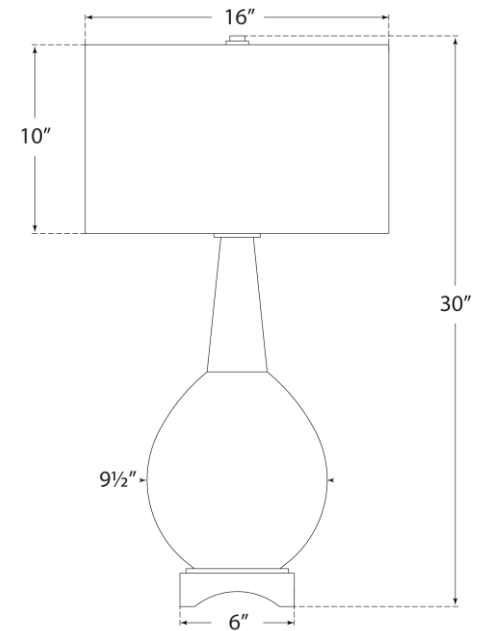

TEAR SHEET

Antoine Large Table Lamp

Item # JN 3605MBB-L

Designer: Julie Neill

Height: 30"

Width: 16"

Base: 6" Square

Finishes: IVO, MBB, PLB

Shade Treatments: L

Shade Details: 16" x 16" x 10"

Socket: E26 Dimmer

Wattage: 100 A19

Weight: 14 Pounds

Note: Reactive Ceramic Glazes Will Vary in Color and Texture

Front View