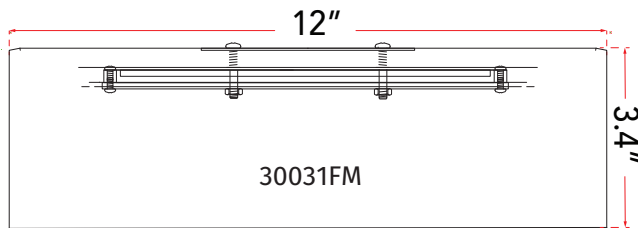

ABRA MODEL **30031FM-BN**

12" Metal Cylinder and Frosted Glass Flushmount with High Output Dimmable LED

FAMILY NAME **Bongo**

UPC **00858083007597**

FIXTURE MATERIAL				FIXTURE DIMENSIONS IN INCHES										
Frame Material	Finishes Available	Diffuser Type	Diffuser Finish	Diameter	Height	o.a.h	Width	Length	Ext	Weight	ADA	Location	Rating	Compliance
Metal	BN-Brushed Nickel	Glass	Frosted	12	3.4	3.4				6		Ceiling Mount only	Damp Location	cETLus
LAMPING										Compatible Dimmers		Junction Box Type		SUPPLIED
Lamp Type	Lamp qty	Wattage	Max Wattage	Base	Kelvin	CRI	Initial Lumen's	Delivered Lumen's	Voltage			Standard 4 x 4 Octagon Box		
LED	1	20w	20w	Solid State Module	3000k	90+	1700	1190 estimated	120v					
SPECIAL NOTES														