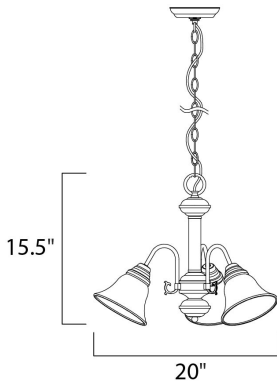

**MEASUREMENTS**

DIMENSION : 20" L x 20" W x 15.5" H  
 HANGING WEIGHT : 6.39 lb

**LAMPING**

INPUT VOLTAGE : 120V  
 LUMENS : 0 Rated  
 BULB : 3 x 60W Incandescent E26 Medium , 180W Total  
 BULB INCLUDED : (Not Included)  
 DIMMABLE : Yes