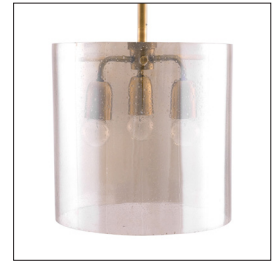

ARTERIOS

MILFORD PENDANT

44783

H: 15 IN, Dia: 11.50 IN

Antique Brass, Smoke Luster Glass

Contract Suitable As Is

The Milford offers a contemporary fresh approach to a drum shade glass pendant. The smoke luster seedy glass of the shade casts a warming glow, highlighting the smoky tones and rich textures that become even more brilliant when illuminated. The shade is suspended by antique brass iron for an elegant combination of materials. Finish will vary. Additional pipe available (PIPE-199). Damp-rated, although limited covered outdoor areas may affect finish.

APPEARANCE

Material	Glass, Iron
Material Type	Seedy
Finish	Antique Brass, Smoke Luster
Finish Will Vary	true
Top Coat/Sealant	false

DIMENSIONS

Pendant	H: 11.5 IN, Dia: 11.50 IN
Minimum Hanging Height	15 IN
Maximum Hanging Height	45 IN
Canopy	H: 1 IN, Dia: 5.75 IN

WIRING

Rating	Damp
Cord	10 FT, Clear/Silver, SVT
Socket	3, Type A - E26
Photographed Bulb	2" Clear Globe Bulb
Maximum Watt	25
Voltage	110-120 V

CERTIFICATIONS

Certifications	Mexico Australia, European Union, United Arab Emirates, United States, Canada
----------------	----------------------------------------------------------------------------------