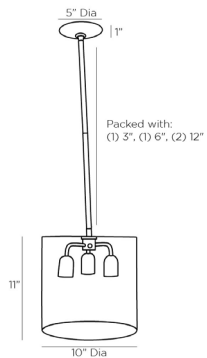

ARTERIOS

MILFORD PENDANT

44783

H: 15 IN, Dia: 11.50 IN

Antique Brass, Smoke Luster Glass

Contract Suitable As Is

The Milford offers a contemporary fresh approach to a drum shade glass pendant. The smoke luster seedy glass of the shade casts a warming glow, highlighting the smoky tones and rich textures that become even more brilliant when illuminated. The shade is suspended by antique brass iron for an elegant combination of materials. Finish will vary. Additional pipe available (PIPE-199). Damp-rated, although limited covered outdoor areas may affect finish.

APPEARANCE

Material	Glass, Iron
Material Type	Seedy
Finish	Antique Brass, Smoke Luster
Finish Will Vary	true
Top Coat/Sealant	false

DIMENSIONS

Pendant	H: 11.5 IN, Dia: 11.50 IN
Minimum Hanging Height	15 IN
Maximum Hanging Height	45 IN
Canopy	H: 1 IN, Dia: 5.75 IN

WIRING

Rating	Damp
Cord	10 FT, Clear/Silver, SVT
Socket	3, Type A - E26
Photographed Bulb	2" Clear Globe Bulb
Maximum Watt	25
Voltage	110-120 V

CERTIFICATIONS

Certifications	Mexico Australia, European Union, United Arab Emirates, United States, Canada
----------------	----------------------------------------------------------------------------------

COMPLIANCY

UL/ETL	Yes
CB	Yes
RoHS	true

SHIPPING

Product Weight	12 LBS
Gross Weight 1	14.52 LBS
Shipping Box 1	H: 20 IN, L: 15 IN, W: 15 IN
Shipping Box 2	H: 0 IN, L: 0 IN, W: 0 IN
Shipping Box 3	H: 0

REPLACEMENT PARTS