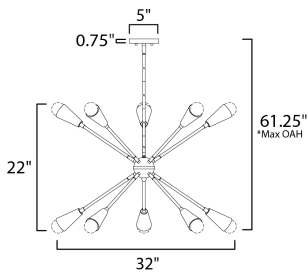

PRODUCT DESCRIPTION

A classic mid-century look, the Lovell collection features two sizes of sputnik chandeliers and streamlined sconces perfect for bath vanity applications. Available in a Black/Satin Brass finish combination. Light bulbs nest inside the metal cones to become an element of the design.

*max overall height

MEASUREMENTS

- DIMENSION : 32" W x 22" H
- MAX OAH : 61.25" OAH
- CANOPY : 5" W x 0.75" H
- HANGING WEIGHT : 9.33 lb

LAMPING

- INPUT VOLTAGE : 120V
- BULB : 1 x 60W Incandescent E26 Medium , 600W Total
- BULB INCLUDED : (Not Included)
- DIMMABLE : Y

FINISHES OPTION

- Black / Satin Brass

MATERIAL

Steel

RATINGS

ULDry Location

ADDITIONAL

SLOPE: 60
 OPERATING TEMPERATURE:
 -20°C (-4°F), 40°C (104°F)