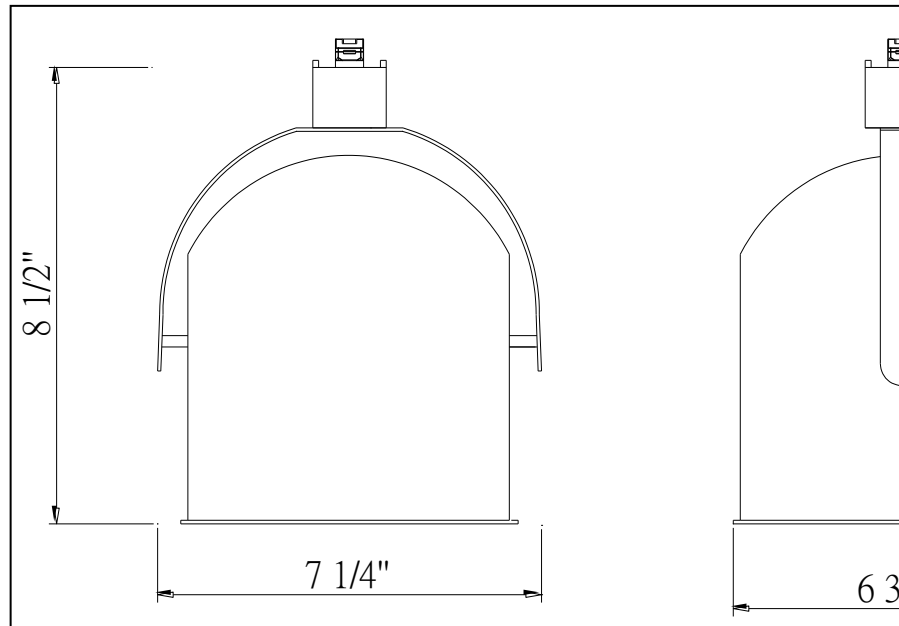

- Model No. :** HT-198
Rotation : 355 degree
Capability : ± 30 degree from horizontal
Bulb : PAR38 (halogen) or CFL (mini spiral florescent) or LED
Socket : Medium base
Voltage : 120V
Wattage : 75W Max.
Finish : WH (White)