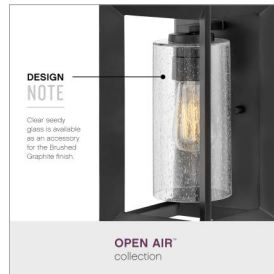

RHODES

29300BGR-LL

SMALL WALL MOUNT LANTERN

Rhodes exudes warmth and a handsome appeal with a clean transitional design and generous proportions. Perfectly suited for either exterior or interior spaces, the Warm Bronze and Brushed Graphite finish perfectly complement the robust framework.

DETAILS	
FINISH:	Brushed Graphite
MATERIAL:	Metal
GLASS:	Etched Opal
DIMMABLE:	YES - CL TYPE DIMMER (SSL7A)

DIMENSIONS	
WIDTH:	7.3"
HEIGHT:	13"
WEIGHT:	6lb
BACK PLATE:	6.75"W X 12.25"H
EXTENSION:	7"
TOP TO OUTLET:	6.25"

SHIPPING	
CARTON LENGTH:	10
CARTON WIDTH:	10
CARTON HEIGHT:	17.5
CARTON WEIGHT:	7

PRODUCT DETAILS:

- Images are for reference purpose only and may not be pictured with the specified LED filament bulb.
- Suitable for use in wet (outdoor direct rain or sprinkler) locations as defined by NEC and CEC. Meets United States UL Underwriters Laboratories & CSA Canadian Standards Association Product Safety Standards
- Meets California Energy Commission Title regulations/JA8 when using the included LED bulb
- 2 year finish warranty
- LED Bulbs carry a 3-year limited warranty
- Angular lines, a bold finish and robust details create an industrial edge to add flair to any type of façade
- Clear Seedy glass available, R29306CLRSYD
- Rich gray tone