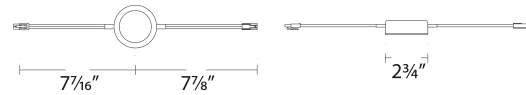

Fixture Type: _____

Catalog Number: _____

Project: _____

Location: _____

120V 3-CCT Puck Light

Undercabinet Task Luminaire

Model	Color Temp & CRI	Finish	Lumens
HR-AC72 120 VAC - 1 Puck Lights w/ Double Wire	2700K/3000K/3500K 90	BK Black	240
		BN Brushed Nickel	240
		WT White	240

Example: **HR-AC72-CS-BK**

FEATURES

- 3-CCT Switchable between 2700K and 3500K
- Integrated LED
- Recessed or surface mounting
- Quick and easy installation
- Link up to 20 puck lights per run
- ACLED driverless technology
- 5 year warranty

SPECIFICATIONS

Color Temp:	2700K/3000K/3500K
Input:	120 VAC, 50/60Hz
CRI:	90
Dimming:	ELV: 100-10%
Rated Life:	50000 Hours
Standards:	ETL, cETL, Title 24 JA8-2016 Compliant Damp Location Listed
Construction:	Die-cast aluminum with Acrylic Diffuser

FINISHES

LINE DRAWING