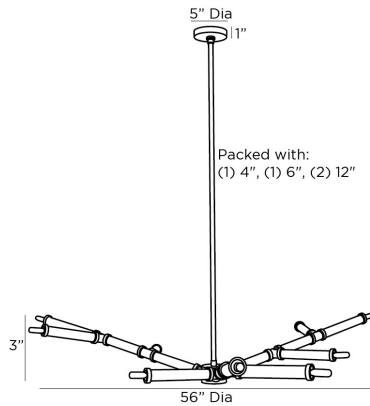

## PADEN CHANDELIER

89499

H: 7 IN, Dia: 56.00 IN

Charcoal Leather

Contract Suitable As Is

In a sprawling form reminiscent of tree branches, the Paden is richly crafted with menswear-inspired materials and detailing. Each arm is dressed in visible, stitched charcoal leather, and English bronze steel detailing offers luxurious contrast. Finish will vary. Damp-rated, although limited covered outdoor areas may affect finish.

### DIMENSIONS

Chandelier	H: 3 IN, Dia: 56.00 IN
Minimum Hanging Height	7 IN
Maximum Hanging Height	37 IN
Canopy	H: 1 IN, Dia: 5.00 IN