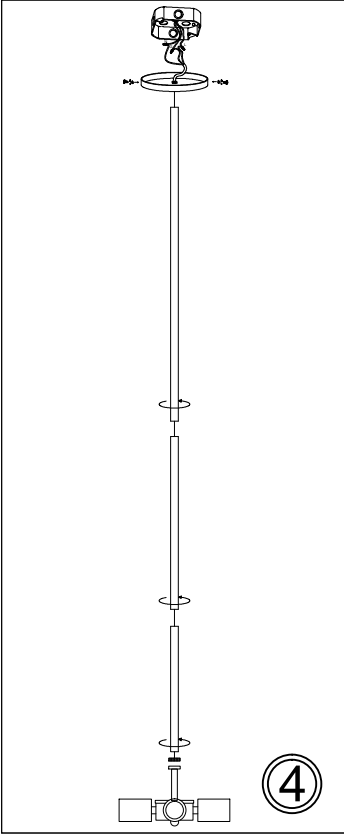

# PYA-304C

①

②

③

④

⑤

⑥

⑦

⑧

Bulbs/ Ampoules:  
4x Max 100W E26 Base  
(Not Included/ Non Inclus)