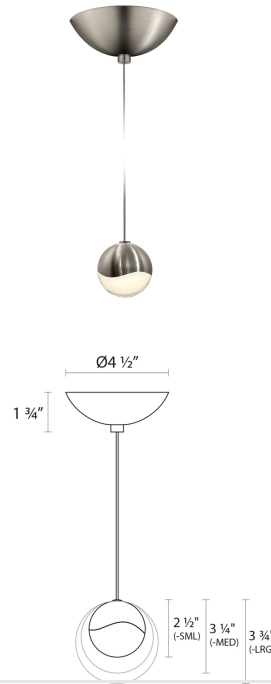

Project:

Grapes LED Pendant Spec Sheet

SKU: 2912.13-SML Learn more at:
<https://sonnemanlight.com/grapes-led-single-pendant>

Description: Grapes are luminous LED spheres in multiple sizes, arrayed in precise or random patterns, in clusters, or as single points of light. Seen from the middle or above, the crystal appears clear with a subtle luminance. Moving below, the crystal facets become increasingly apparent, refracting the light into a dazzling radiance. Also available in a [chandelier](#).

Type #:

Dimensions

Height:	2.5"
Diameter:	2.5"
Canopy/Backplate/Base:	4.5"
Hanging Details:	10" Adjustable Cord
Shape:	Dome Canopy
Size:	Single Small
Canopy/Backplate/Base Height:	1.75

Electrical Specs

Bulb(s) Included?:	Yes
Bulb 1 Type:	Integral LED
Input Voltage:	120VAC
Wattage:	3
Initial Lumens:	150
Color Temperature:	3000K
CRI:	90
Power Supply Type:	Transformer
Power Supply Quantity:	1
Power Supply Location:	Canopy
Dimming Type:	ELV
Bulb Max Wattage:	3

Installation

Installation:	Licensed electrician required
Sloped Ceiling Compatible?:	Compatible

Shipping

Carton 1 L x W x H:	9" X 6" X 6"
Carton 1 Gross Weight:	2 LBS

Shade

Shade 1 Material:	Glass Lens
-------------------	------------

Available Finishes

Available Finishes: Polished Chrome (.01),
Satin Nickel (.13)

General Listings

Features:	Damp Rated
Certification:	C-ETL-US
Color/Finish:	Satin Nickel (.13)
Dark Sky Friendly:	N