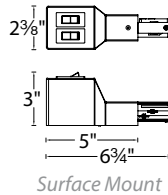

Fixture Type:

Catalog Number:

Project:

Location:

120V W Track

	Model	Rating	Circuit Breaker	Max Wattage	Finish
Single Live end (Left)	 WEDL <i>Surface Mount</i>	1/5A 1/2A 1A 2A 5A 7A 10A 12A	2 X 0.2Amp 2 X 0.5Amp 2 X 1 Amp 2 X 2.5Amp 2 X 5 Amp 2 X 7.5Amp 2 X 10Amp 2 X 12Amp	2 X 24W 2 X 60W 2 X 120W 2 X 300W 2 X 600W 2 X 900W 2 X 1200W 2 X 1440W	BK Black PT Platinum WT White 
	 WEDL-RT <i>Recessed Flanged</i>				
	 WEDL-RTL <i>Recessed Flangeless</i>				
Single Live end (Right)	 WEDR <i>Surface Mount</i>				
	 WEDR-RT <i>Recessed Flanged</i>				
	 WEDR-RTL <i>Recessed Flangeless</i>				

Example: **WEDL-1/5A-BK**

277V W Track

	Model	Rating	Circuit Breaker	Max Wattage	Finish
Single Live end (Left)	 WHEDL <i>Surface Mount</i>	1A 2A 5A 7A 10A 12A	2 X 1 Amp 2 X 2.5Amp 2 X 5 Amp 2 X 7.5Amp 2 X 10Amp 2 X 12Amp	2 X 277W 2 X 692W 2 X 1385W 2 X 2077W 2 X 2770W 2 X 3324W	BK Black PT Platinum WT White 
	 WHEDL-RT <i>Recessed Flanged</i>				
	 WHEDL-RTL <i>Recessed Flangeless</i>				
Single Live end (Right)	 WHEDR <i>Surface Mount</i>				
	 WHEDR-RT <i>Recessed Flanged</i>				
	 WHEDR-RTL <i>Recessed Flangeless</i>				