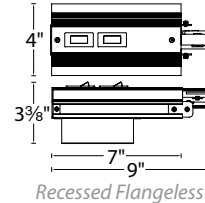

W TRACK CURRENT LIMITER

120V and 277V Track System

WAC LIGHTING

Responsible Lighting®

Low Cost Energy Code Compliance Made Easy

- Easy to install and assures compliance to energy codes such as California Title 24 or ASHRAE 90.1 requirements in terms of power density
- If the track is overloaded the current limiter circuit breaker will trip and shut down power to the track.
- May be reset when the overall sum of fixture wattages are reduced below the circuit breaker rating

Fixture Type:

Catalog Number:

Project:

Location:

120V W Track

	Model	Rating	Circuit Breaker	Max Wattage	Finish
Single Live end (Left)	 WEDL <i>Surface Mount</i>	1/5A 1/2A 1A 2A 5A 7A 10A 12A	2 X 0.2Amp 2 X 0.5Amp 2 X 1 Amp 2 X 2.5Amp 2 X 5 Amp 2 X 7.5Amp 2 X 10Amp 2 X 12Amp	2 X 24W 2 X 60W 2 X 120W 2 X 300W 2 X 600W 2 X 900W 2 X 1200W 2 X 1440W	BK Black PT Platinum WT White 
	 WEDL-RT <i>Recessed Flanged</i>				
	 WEDL-RTL <i>Recessed Flangeless</i>				
Single Live end (Right)	 WEDR <i>Surface Mount</i>				
	 WEDR-RT <i>Recessed Flanged</i>				
	 WEDR-RTL <i>Recessed Flangeless</i>				

Example: **WEDL-1/5A-BK**

277V W Track

	Model	Rating	Circuit Breaker	Max Wattage	Finish
Single Live end (Left)	 WHEDL <i>Surface Mount</i>	1A 2A 5A 7A 10A 12A	2 X 1 Amp 2 X 2.5Amp 2 X 5 Amp 2 X 7.5Amp 2 X 10Amp 2 X 12Amp	2 X 277W 2 X 692W 2 X 1385W 2 X 2077W 2 X 2770W 2 X 3324W	BK Black PT Platinum WT White 
	 WHEDL-RT <i>Recessed Flanged</i>				
	 WHEDL-RTL <i>Recessed Flangeless</i>				
Single Live end (Right)	 WHEDR <i>Surface Mount</i>				
	 WHEDR-RT <i>Recessed Flanged</i>				
	 WHEDR-RTL <i>Recessed Flangeless</i>				