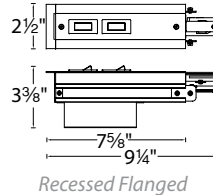

W TRACK CURRENT LIMITER

120V and 277V Track System

WAC LIGHTING

Responsible Lighting®

Low Cost Energy Code Compliance Made Easy

- Easy to install and assures compliance to energy codes such as California Title 24 or ASHRAE 90.1 requirements in terms of power density
- If the track is overloaded the current limiter circuit breaker will trip and shut down power to the track.
- May be reset when the overall sum of fixture wattages are reduced below the circuit breaker rating

Fixture Type:

Catalog Number:

Project:

Location:

120V W Track

	Model	Rating	Circuit Breaker	Max Wattage	Finish
Single Live end (Left)	 WEDL <i>Surface Mount</i>	1/5A 1/2A 1A 2A 5A 7A 10A 12A	2 X 0.2Amp 2 X 0.5Amp 2 X 1 Amp 2 X 2.5Amp 2 X 5 Amp 2 X 7.5Amp 2 X 10Amp 2 X 12Amp	2 X 24W 2 X 60W 2 X 120W 2 X 300W 2 X 600W 2 X 900W 2 X 1200W 2 X 1440W	BK Black PT Platinum WT White 
	 WEDL-RT <i>Recessed Flanged</i>				
	 WEDL-RTL <i>Recessed Flangeless</i>				
Single Live end (Right)	 WEDR <i>Surface Mount</i>				
	 WEDR-RT <i>Recessed Flanged</i>				
	 WEDR-RTL <i>Recessed Flangeless</i>				

Example: **WEDL-1/5A-BK**

277V W Track

	Model	Rating	Circuit Breaker	Max Wattage	Finish
Single Live end (Left)	 WHEDL <i>Surface Mount</i>	1A 2A 5A 7A 10A 12A	2 X 1 Amp 2 X 2.5Amp 2 X 5 Amp 2 X 7.5Amp 2 X 10Amp 2 X 12Amp	2 X 277W 2 X 692W 2 X 1385W 2 X 2077W 2 X 2770W 2 X 3324W	BK Black PT Platinum WT White 
	 WHEDL-RT <i>Recessed Flanged</i>				
	 WHEDL-RTL <i>Recessed Flangeless</i>				
Single Live end (Right)	 WHEDR <i>Surface Mount</i>				
	 WHEDR-RT <i>Recessed Flanged</i>				
	 WHEDR-RTL <i>Recessed Flangeless</i>				