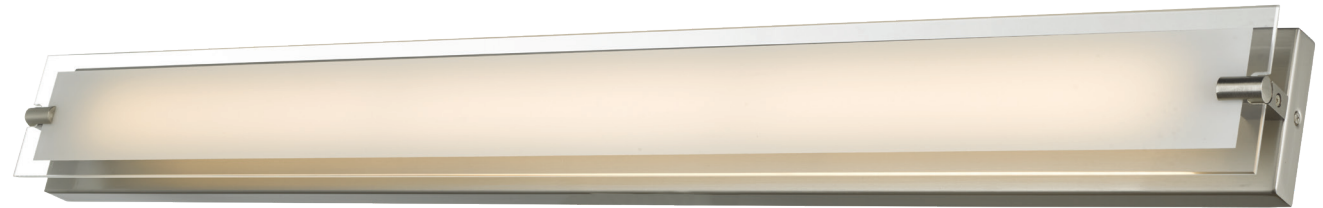

ABRA MODEL **20028WV-BN**

**40" Vanity with Edged Frosted Glass Panel with High Output Dimmable LED**

FAMILY NAME **Blaze**

UPC **00858083007214**

Side Elevation

FIXTURE MATERIAL				FIXTURE DIMENSIONS IN INCHES										
Frame Material	Finishes Available	Diffuser Type	Diffuser Finish	Diameter	Height	o.a.h	Width	Length	Ext	Weight	ADA	Location	Rating	Compliance
Metal	BN-Brushed Nickel CH-Chrome	Glass	Frosted		3.5	4.1		40.2	2.4	10.5	Compliant	Wall Mount only	Damp Location	cETLus T-24
LAMPING										Compatible Dimmers		Junction Box Type		SUPPLIED
Lamp Type	Lamp qty	Wattage	Max Wattage	Base	Kelvin	CRI	Initial Lumen's	Delivered Lumen's	Voltage	ELV		Standard 4 x 4 Octagon Box		
LED	1	48w	48w	Solid State Module	3000k	90+	4080	2856 estimated	120v	SPECIAL NOTES				