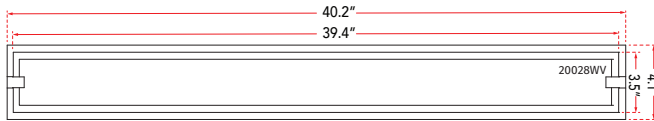

ABRA MODEL **20028WV-BN**

**40" Vanity with Edged Frosted Glass Panel with High Output Dimmable LED**

FAMILY NAME **Blaze**

UPC **00858083007214**

Side Elevation

FIXTURE MATERIAL				FIXTURE DIMENSIONS IN INCHES										
Frame Material	Finishes Available	Diffuser Type	Diffuser Finish	Diameter	Height	o.a.h	Width	Length	Ext	Weight	ADA	Location	Rating	Compliance
Metal	BN-Brushed Nickel CH-Chrome	Glass	Frosted		3.5	4.1		40.2	2.4	10.5	Compliant	Wall Mount only	Damp Location	cETLus T-24
LAMPING										Compatible Dimmers		Junction Box Type		SUPPLIED
Lamp Type	Lamp qty	Wattage	Max Wattage	Base	Kelvin	CRI	Initial Lumen's	Delivered Lumen's	Voltage	ELV		Standard 4 x 4 Octagon Box		
LED	1	48w	48w	Solid State Module	3000k	90+	4080	2856 estimated	120v	SPECIAL NOTES				