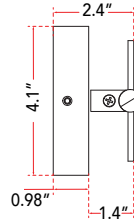

ABRA MODEL **20028WV-BN**

**40" Vanity with Edged Frosted Glass Panel with High Output Dimmable LED**

FAMILY NAME **Blaze**

UPC **00858083007214**

Side Elevation

FIXTURE MATERIAL				FIXTURE DIMENSIONS IN INCHES										
Frame Material	Finishes Available	Diffuser Type	Diffuser Finish	Diameter	Height	o.a.h	Width	Length	Ext	Weight	ADA	Location	Rating	Compliance
Metal	BN-Brushed Nickel CH-Chrome	Glass	Frosted		3.5	4.1		40.2	2.4	10.5	Compliant	Wall Mount only	Damp Location	cETLus T-24
LAMPING										Compatible Dimmers		Junction Box Type		SUPPLIED
Lamp Type	Lamp qty	Wattage	Max Wattage	Base	Kelvin	CRI	Initial Lumen's	Delivered Lumen's	Voltage	ELV		Standard 4 x 4 Octagon Box		
LED	1	48w	48w	Solid State Module	3000k	90+	4080	2856 estimated	120v	SPECIAL NOTES				