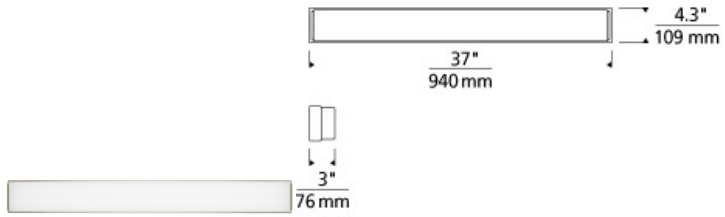

Sage 37 Bath

DESCRIPTION

The sleek Sage LED bath light is purpose-built to provide a beautifully diffused wash of LED illumination perfect for vanity light applications. Pairing its ultra-slim, full length backplate with its uninterrupted linear diffuser creates a sophisticated, clean, modern aesthetic. High quality, smoothly diffused LED lamping options available in all three scalable sizes let you match the performance of the Sage bath light to your personal preferences. In addition to each Sage bath light fixture being able to be mounted horizontally above a mirror, they also can be mounted vertically flanking a mirror or as a wall sconce light and are fully dimmable for creating the desired ambiance. Includes 46 watt, 3427 delivered lumen, 2700K or 3000K LED module. Mounts horizontally or vertically. ADA compliant. Dimmable with low-voltage electronic dimmer.

INSTALLATION

This product can mount to either a 4" square electrical box with round plaster ring or an octagonal electrical box.

WEIGHT

4.3-4.3lb / 1.95-1.95kg ±

chrome

satin nickel

ORDERING INFORMATION

700BCSAGW	LENGTH (A)	FINISH	LAMP
	37 38"	C CHROME S SATIN NICKEL	-LED927 LED 90 CRI 2700K 120V -LED927-277 LED 90 CRI 2700K 277V -LED930 LED 90 CRI 3000K 120V -LED930-277 LED 90 CRI 3000K 277V