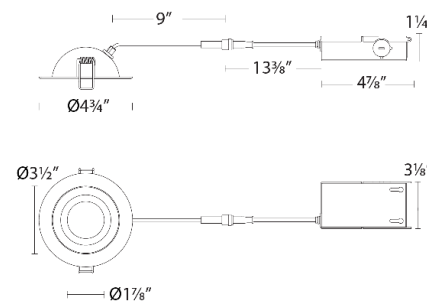

WAC LIGHTING

Lotos R 4"

Adjustable Downlight 5CCT

Model	Beam	Color Temp & CRI	Lumens	CBCP	Finish
R4ERA2R	W 50	9CS 2700K/3000K/3500K/4000K/5000K - 90	740 775	733 750	BK Black WT White

Fixture Type: _____

Catalog Number: _____

FEATURES

- 5-CCT Switchable between 2700K and 5000K
- Multiple LED array for uniform illumination
- Rotatable multi-axis gimbal ring
- Driver included
- 5 year warranty

SPECIFICATIONS

Construction:	Steel with frosted TIR lens
Power:	9W
Input:	120 -277 VAC, 50/60Hz
Dimming:	ELV: 100-5% , TRIAC: 100-5%
Light Source:	Integrated LED
Lens:	Translucent acrylic diffuser
Rated Life:	50000 Hours
Mounting:	Heavy gauge retention clips secures fixture to ceiling
Cut Out:	4"
Finish:	Electrostatically powder coated: Black, White
Ceiling Thickness:	1/2" - 1"
Operating Temp:	-4°F to 104°F (-20°C to 40°C)
Standards:	ETL, cETL, Wet Location Listed, Energy Star 2.0, Title 24 JA8 Compliant, IC, Airtight

FINISHES:

Black

White

LINE DRAWING:

Lotos R 4" Adjustable
R4ERA2R-W9CS-WT

WAC LIGHTING

Lotos R 4"
Adjustable Downlight 5CCT

Fixture Type: _____
Catalog Number: _____
Project: _____
Location: _____