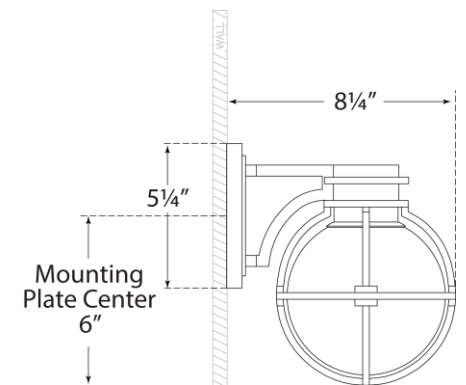

TEAR SHEET

Gracie Single Sconce

Item # CHD 2480AB-CG

Designer: Chapman & Myers

Height: 8.75"

Width: 6.5"

Extension: 8.25"

Backplate: 4.25" x 5.25" Rectangle

Finishes: AB, AN, BZ, PN

Glass Options: Clear Glas

Socket: Dedicated LED

Wattage: 9w (900lm)

Weight: 7 Pounds

Front View

Side View