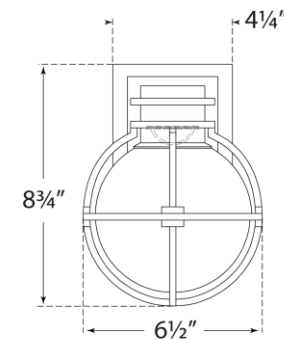

TEAR SHEET

Gracie Single Sconce

Item # CHD 2480AB-CG

Designer: Chapman & Myers

Height: 8.75"

Width: 6.5"

Extension: 8.25"

Backplate: 4.25" x 5.25" Rectangle

Finishes: AB, AN, BZ, PN

Glass Options: Clear Glas

Socket: Dedicated LED

Wattage: 9w (900lm)

Weight: 7 Pounds

Front View

Side View