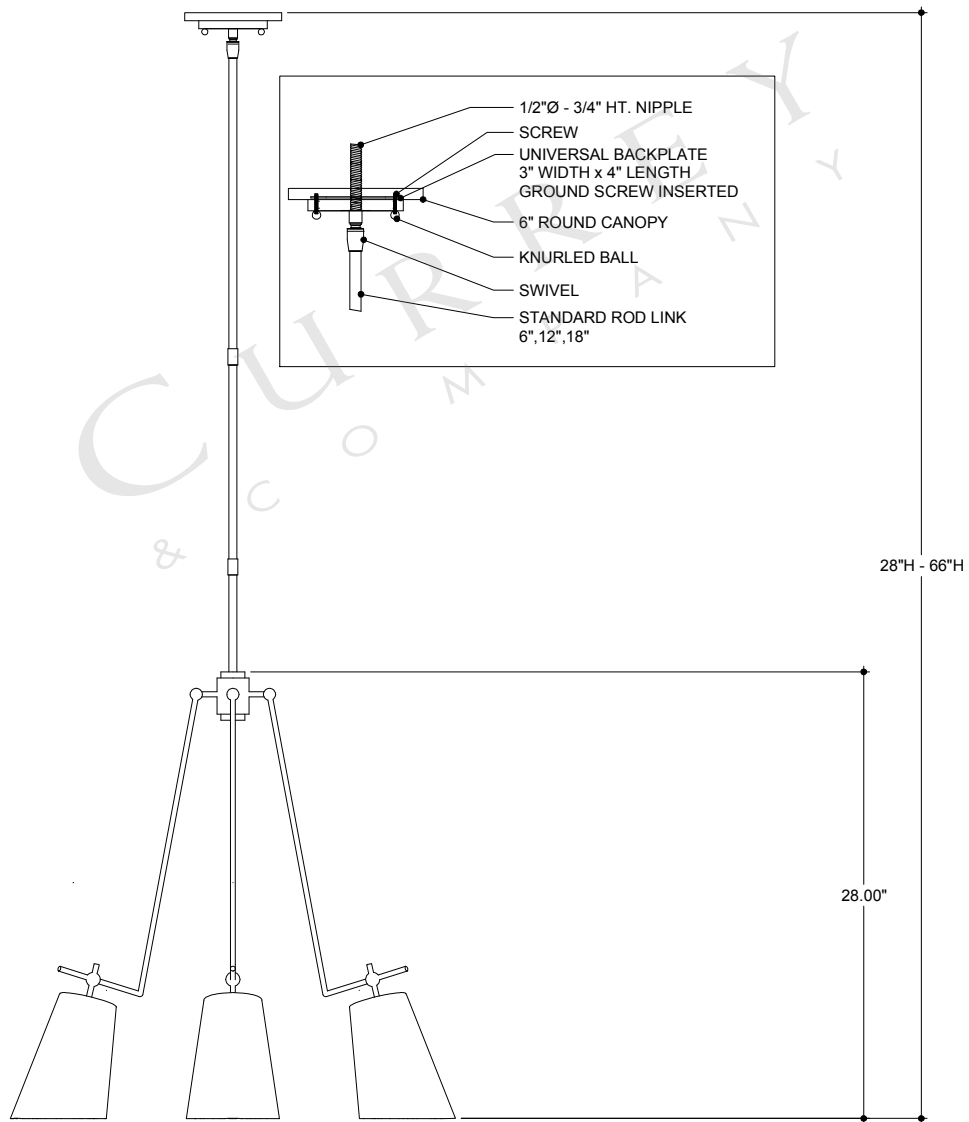

TOP VIEW

FRONT VIEW

- 1/2"Ø - 3/4" HT. NIPPLE
- SCREW
- UNIVERSAL BACKPLATE  
3" WIDTH x 4" LENGTH  
GROUND SCREW INSERTED
- 6" ROUND CANOPY
- KNURLED BALL
- SWIVEL
- STANDARD ROD LINK  
6", 12", 18"