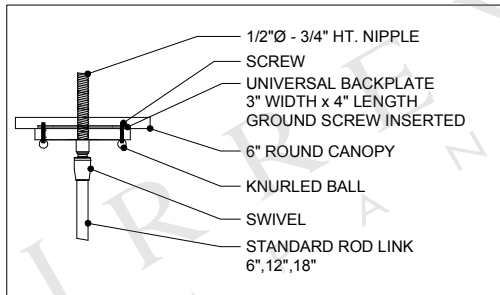

TOP VIEW

FRONT VIEW

- 1/2"Ø - 3/4" HT. NIPPLE
- SCREW
- UNIVERSAL BACKPLATE  
3" WIDTH x 4" LENGTH  
GROUND SCREW INSERTED
- 6" ROUND CANOPY
- KNURLED BALL
- SWIVEL
- STANDARD ROD LINK  
6", 12", 18"