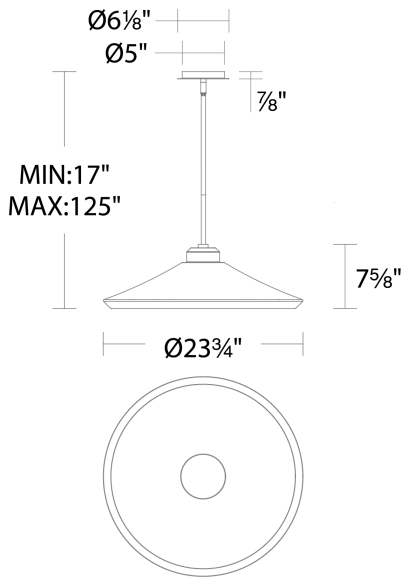

**FEATURES**

- Driver concealed within the canopy
- Hand-leafed interior
- Spin-on round canopy with minimal hardware
- Three 12" and one 6" down rods included (additional sold separately)
- Slope ceiling adaptable. Hang straight swivels up to 90 degrees

**REPLACEMENT PARTS**

- RPL-ROD-IN06-BZ - 6" Rod
- RPL-ROD-IN12-BZ - 12" Rod
- HDW-KS23-MA - Hardware Pack

PD-90324

Model & Size	Color Temp	Finish	LED Watts	LED Lumens	Delivered Lumens
PD-90324 24"	3000K	BZ/GL Gold Leaf/Bronze	19W	1493	1150