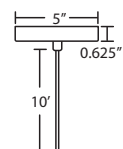

1XT 1 Light Pendant, Flat Canopy

- Suitable for use on sloped ceilings
- 1x electronic 60W dimmable 120V transformer, fits partially in junction box
- Installs to standard 4" octagonal junction box
- Bronze or Satin Nickel metal finishes

MORE MOUNTING OPTIONS:

- Besa quick-connect canopies, order separately
- 1Lt Dome: T21MQ
- 3Lt Linear: T23BQ
- 3Lt Round: T23XQ
- 3Lt Lrg. Rnd: T23XL
- 6Lt Round: T26XQ
- 3Lt Bar: T23VQ
- Besa Monorail system, order separately

LED 12V MINI PENDANTS:

- LED driver is located in canopy for optimal performance
- Total power of 6 watts
- 450 lumens
- Rated life: 30,000 hours
- CCT: 2800° Kelvin
- CRI: 85+
- Dimmable
- Frosted acrylic diffuser encloses LEDs

CORD LENGTH OPTIONS:

15Ft. CORD LENGTH:
For longer 15' cord, add an "L" to the end of the item number, i.e. 1XP-174352-SNL.

Project Information: