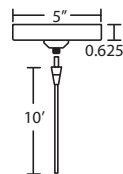

1XP Pendant + Monopoint Flat Canopy

- Pendant Shade and Cord/Socket Set, plus Flat Canopy
- 1x electronic 60W dimmable transformer, fits partially in junction box
- 10' Field-adjustable braided coaxial-type cord with a teflon jacket (clear or bronze tint coordinates with metal finish)
- Quick-Connect Jack provided
- Integral Quick-Connect adapter
- Bronze or Satin Nickel metal finishes