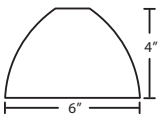

BRELLA

12V MINI PENDANTS

location:
DRY

SPECIFICATIONS:

DESCRIPTION

Low voltage mini pendant with handcrafted glass.

LAMPING

Standard: 50W Low pressure halogen GY6.35 12V Bi-Pin lamp, lamp included. Suitable for use in an open fixture. Optional lamp shield also available.

LED: 6W integrated lightsource, dimmable. (Available on 1XT or 1XC fixtures only).

DIFFUSER

Shade shall be handcrafted glass of various decors. 6" Dia. x 4" H

Opening sizes: 24mm. top

CORD

Standard cord is 10' field-adjustable coaxial type with teflon jacket and decorative sleeve at the socketholder. Jacket tint coordinates with metal finish. Cords also available in 15' lengths.

STANDARD PENDANT (1XC, 1XT)

Mini pendant comes complete with either dome-style or flat-style canopy.

QUICK-CONNECT OPTION (XP, RXP, 1XP)

Quick-Connect Jack is compatible with Besa Rail Adapter, or Quick-Connect canopies (order separately).

METAL FINISH

Glass retainer hardware, sleeve and Quick-Connect Jack and/or canopies are finished in either Bronze or Satin Nickel.

LABELS

UL or ETL Listed. Suitable for Damp Locations (interior use only).

For ordering information, see next page

All dimensions provided are nominal. Allowance must be made for dimensional tolerance in handcrafted glasses.

REV 10/14