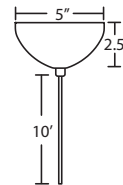

FIXED PENDANT OPTIONS:

1XC 1 Light Pendant, Dome Canopy

NO CORD CUTTING REQUIRED

- Suitable for use on sloped ceilings
- 1x electronic 60W dimmable 120V transformer
- Installs to standard 4" octagonal junction box
- Bronze or Satin Nickel metal finishes