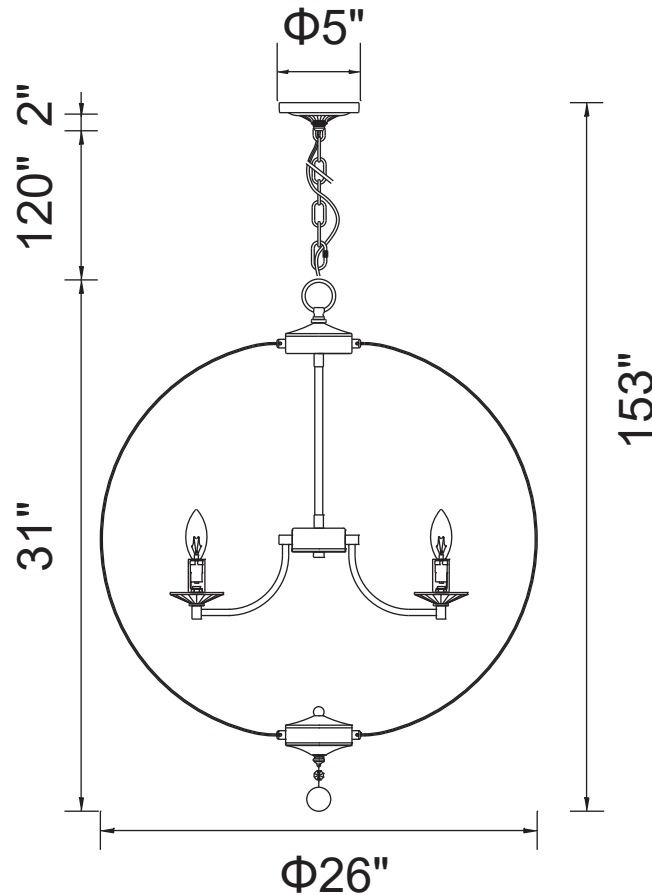

PROJECT: _____

FIXTURE TYPE: _____

LOCATION: _____

CONTACT/PHONE: _____

Item	9970P26-8-601
Collection	ESIA
Finish	Chrome
Glass	-----
Crystal	Clear
Input	120V AC,60HZ,AC

Shade	-----
Length/Dia.	26"
Width/Ext.	-----
Height	31"
Maximum	153"
Lumens	-----

Light Source	E12
Bulb Info.	8×60W
Included	-----
Dimmable	Yes
Color	-----
Weight	