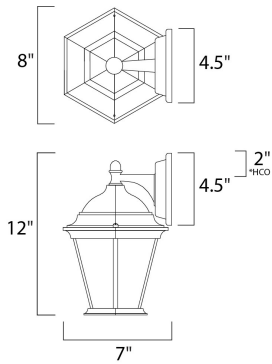

PRODUCT DESCRIPTION

MEASUREMENTS

DIMENSION : 8" W x 12" H x 7" Ext
BACK PLATE : 4.53" W x 4.53" H x 5" HCO
HANGING WEIGHT : 2.58 lb

LAMPING

INPUT VOLTAGE : 120V
LUMENS : 900 Rated
BULB : 1 x 9W LED E26 Medium , 9W Total
BULB INCLUDED : (Included)
DIMMABLE :
CRI : 90+ CRI
COLOR_TEMP : 3000K

FINISHES OPTION

Black

GLASS

Frosted FT

MATERIAL

Die Cast Aluminum

RATINGS

cETLus
Wet Location
JA8 Bulb In

ADDITIONAL

RATED LIFE 25000 Hours
OPERATING TEMPERATURE:
-20°C (-4°F), 40°C (104°F)

Always consult a qualified electrician before installing any lighting product.