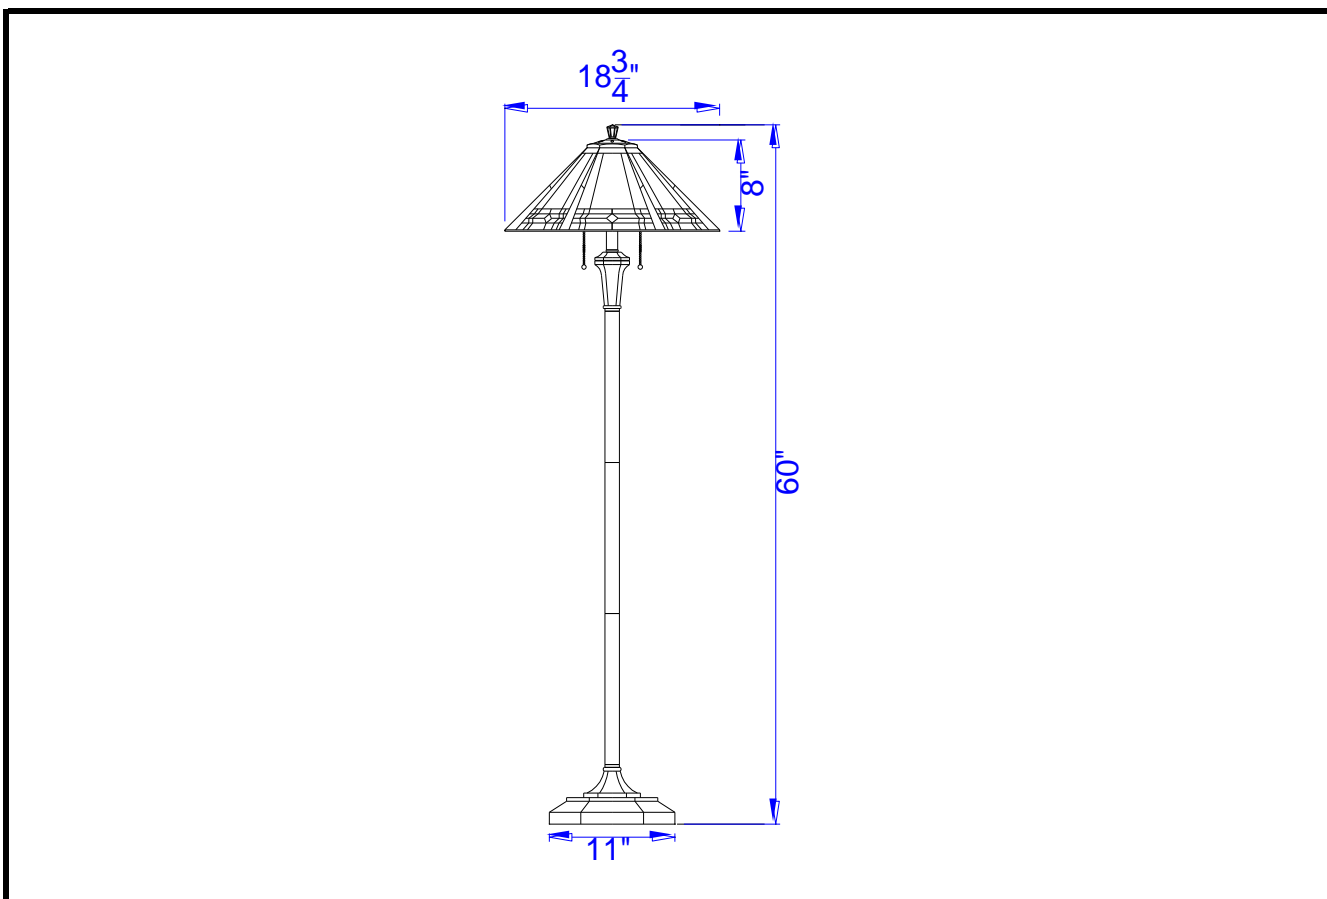

Project: _____

Catalog No.: _____

Lamp/Wattage: _____

- Model No:** BO-2676FL
- Description:** 100W x 2 Tiffany floor lamp
- Material:** Resin+TIF
- Finish :** Matt Black
- Height:** 60"
- Base Width:** 11"+11"(Max Length of Hexagon)
- Wattage :** 100Wx2
- Socket :** Medium Base (E26)
- Switch:** On/off Pull-chain Switch
- Bulb:** Incandescent, CFL
- Wire Length:** 6'
- Wire Color:** Brown
- Shade No:**
- Material:** Tiffany
- Shade size:** 18 3/4" X H8"
- Certificate :** 