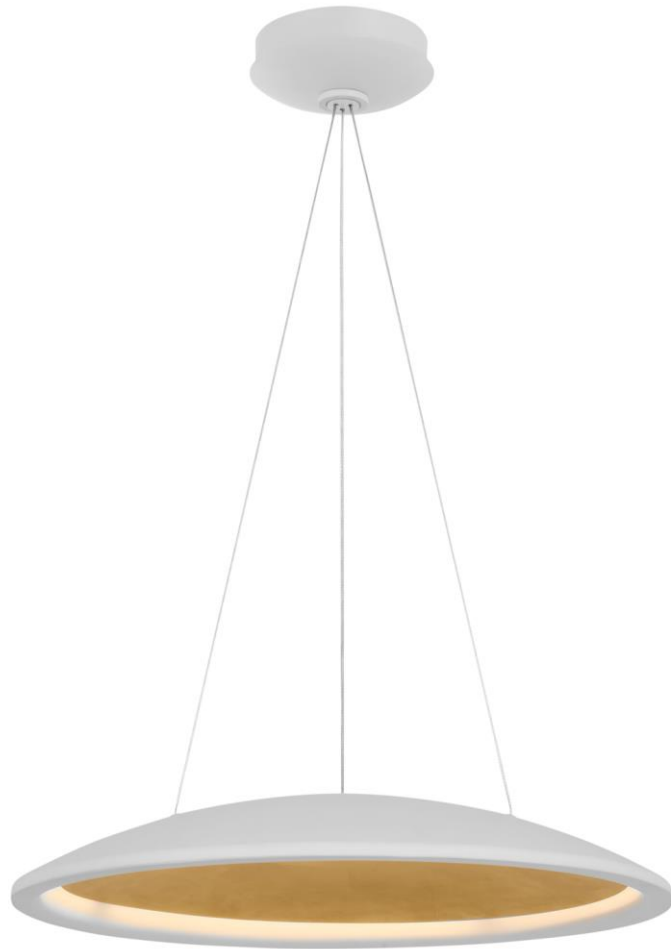

# TEAR SHEET

## Ariel 20" Chandelier

Item # BBL 5140WHT/G

Designer: Barbara Barry

O/A Height: 9.25" - 138.75"

Fixture Height: 3.25"

Width: 20"

Canopy: 5.5" Round

Finishes: BLK, G, WHT, WHT/G

Lightsource: Dedicated LED

Wattage: 30w (3600lm)

Weight: 18 Pounds

Note: UL Only | Height Not Adjustable After Installation