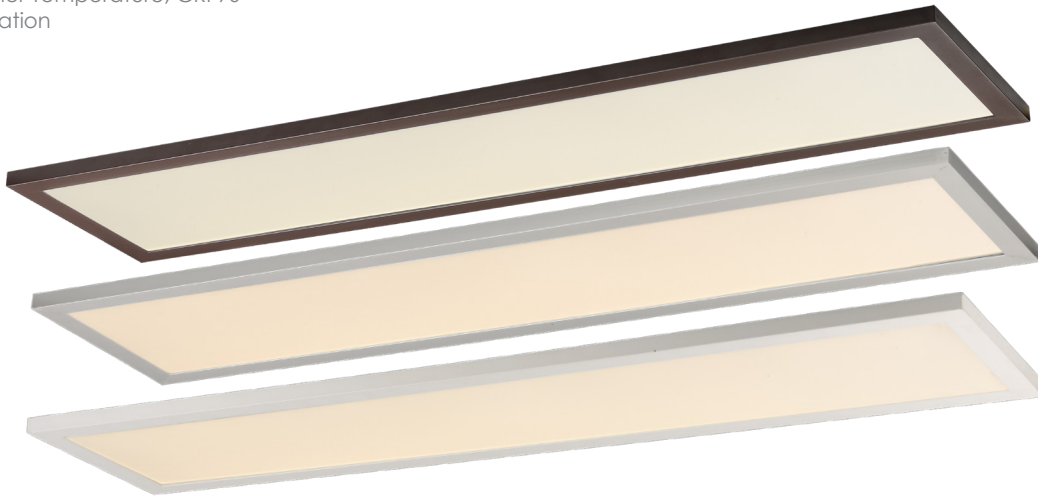

# SKY 48" I FLUSH MOUNT

57764 / 57774

- ETL/cETL IP65
- 120-277V Input
- Dimmability Options: 0-10V or ELV
- Finish Options: White, Bronze, Brushed Aluminium
- Suitable for Closets according to NEC Section 410.8 & 410.16
- LED 3000K/4000K Color Temperature, CRI 90+
- Suitable for Wet Location
- Energy Star

## PRODUCT DESCRIPTION

Sky makes large scale edge lit LED flush mount easy for both residential and commercial uses. With a user-friendly mounting bracket and integrated driver, this product lends itself to quick installations. High powered LED modules with 110-277V capability with your choice of dimming and classic finishes to suit any setting.