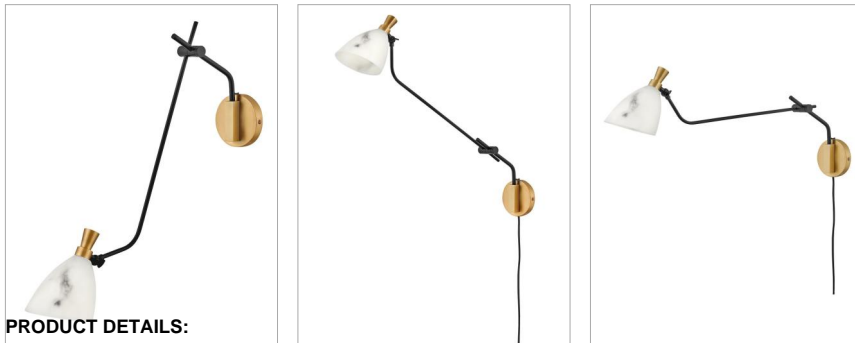

SINCLAIR

33792HB

LARGE SWING ARM SINGLE LIGHT SCONCE

Influenced by a mid-century modern aesthetic, Sinclair's striking profile is accentuated by stunning details. A classic finish combination of Heritage Brass and Black is paired with luminous, luxurious faux alabaster shades. Sinclair's sophisticated design offers articulating shades to create a custom look. All designs for Sinclair must be bulbed with LED bulbs only (not included).

DETAILS	
FINISH:	Heritage Brass
MATERIAL:	Steel
GLASS:	Cloudstone
DIMMABLE:	No

DIMENSIONS	
WIDTH:	5.3"
HEIGHT:	29.8"
WEIGHT:	3.6lb
BACK PLATE:	4.75" Dia.
EXTENSION:	30"
TOP TO OUTLET:	8"

LIGHT SOURCE	
LIGHT SOURCE:	Socketed
VOLTAGE:	120v

SHIPPING	
CARTON LENGTH:	27.8
CARTON WIDTH:	9.4
CARTON HEIGHT:	7.7
CARTON WEIGHT:	5.5

PRODUCT DETAILS:

- Mounting hardware is hidden on the back plate to ensure a clean silhouette
- Candelabra LED lamps required
- Suitable for use in dry (indoor) locations as defined by NEC and CEC. Meets United States UL Underwriters Laboratories & CSA Canadian Standards Association Product Safety Standards.
- Features On/Off switch
- Can be hard wired or mounted with included plug-in cord
- Distinctive mid-century modern elements merge with sleek and timeless forms for a vintage vibe with modern flair
- Optional cord cover available, 6938BK
- All dimensions listed are as shown