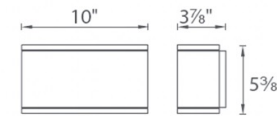

WAC LIGHTING

Fixture Type: _____

Catalog Number: _____

Project: _____

Location: _____

Rubix

Wall Mount 3000K

Model & Size	Color Temp & CRI	Watt	Lumens	Finish
WS-W2509	3000K 90	16W	805	AL Brushed Aluminum
WS-W2510	3000K 90	30W	1385	BK Black BZ Bronze GH Graphite WT White

Example: **WS-W2509-AL**

DESCRIPTION

Available in single and twin light configurations, this die-cast aluminum LED wall luminaire is Wet Location listed for a broad range of exterior lighting applications. Designed with a square profile, this version of Rubix mounts upwards or downwards.

FEATURES

- Driver concealed within the fixture
- 5 year warranty

SPECIFICATIONS

Construction:	Die-cast Aluminum
Power:	30W, 16W
Input:	120-277 VAC, 50/60Hz
Dimming:	ELV: 100-15%, 0-10V: 100-10%
Light Source:	Integrated LED
Rated Life:	70000 Hours
Mounting:	Mounts directly to junction box, Can be mounted on wall in all orientations
Finish:	Electrostatically Powder Coated White, Bronze, Brushed Aluminum, Black, Graphite
Operating Temp:	-40°F to 122°F (-40°C to 50°C)
Standards:	UL, cUL, Wet Location Listed, IP65, Title 24 JA8-2016 Compliant, ADA

FINISHES

LINE DRAWING

WS-W2510