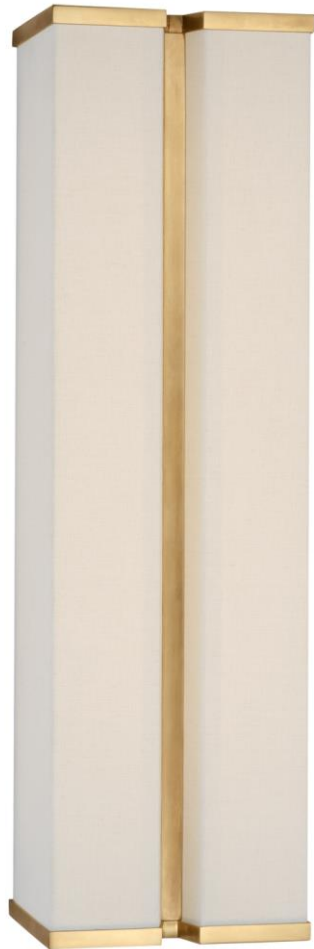

# TEAR SHEET

## Vernet 18" Sconce

Item # PCD 2250HAB/L

Designer: Paloma Contreras

Height: 18"

Width: 5.5"

Extension: 4"

Backplate: 4.25" x 17.25" Rectangle

Finishes: BZ/L, HAB/L, PN/L

Socket: Dedicated LED

Wattage: 15w (1800lm)

Top View

Side View

Front View