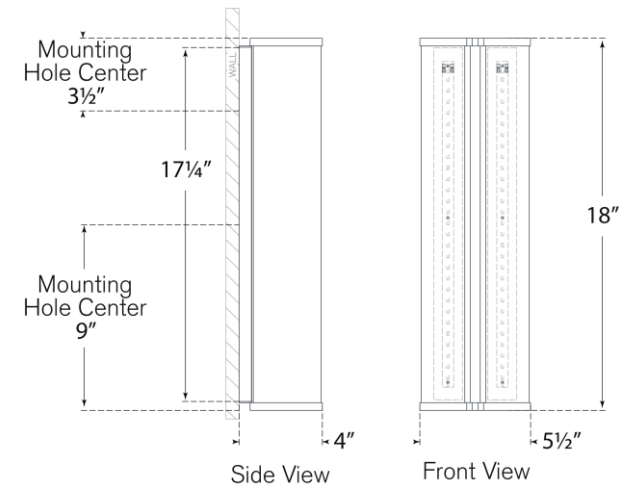

## Vernet 18" Sconce

Item # PCD 2250HAB/L

Designer: Paloma Contreras

Height: 18"

Width: 5.5"

Extension: 4"

Backplate: 4.25" x 17.25" Rectangle

Finishes: BZ/L, HAB/L, PN/L

Socket: Dedicated LED

Wattage: 15w (1800lm)

Top View

Side View

Front View